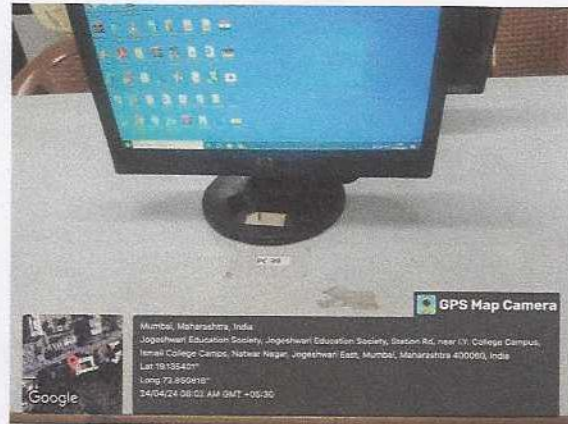

JOGESHWARI EDUCATION SOCIETY'S COLLEGE OF COMMERCE SCIENCE & INFORMATION TECHNOLOGY

(AFFILIATED TO UNIVERSITY OF MUMBAI)

JES Education Complex, Caves Road, Arvind Gandbhir Campus, Jogeshwari (East), Mumbai - 400 060.
Tel : 022 2824 5527 / 83568 67783 | Email : jescollegecom@gmail.com | Web : jescollege.edu.in

SECOND FLOOR IT LAB