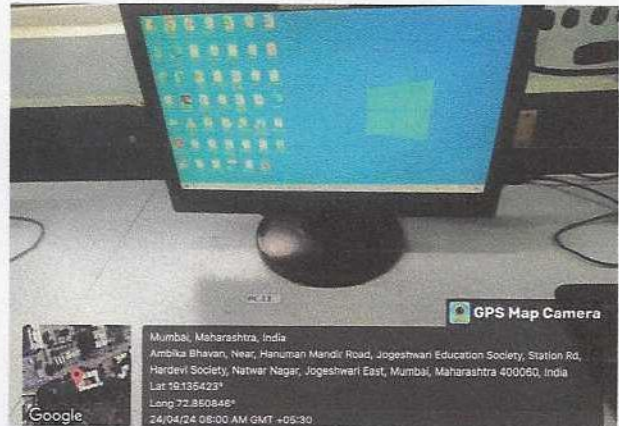

JOGESHWARI EDUCATION SOCIETY'S COLLEGE OF COMMERCE SCIENCE & INFORMATION TECHNOLOGY

(AFFILIATED TO UNIVERSITY OF MUMBAI)

JES Education Complex, Caves Road, Arvind Gandbhir Campus, Jogeshwari (East), Mumbai - 400 050.
Tel : 022 2824 5527 / 83568 67783 | Email : jescollegecom@gmail.com | Web : jescollege.edu.in

SECOND FLOOR IT LAB

Shelob