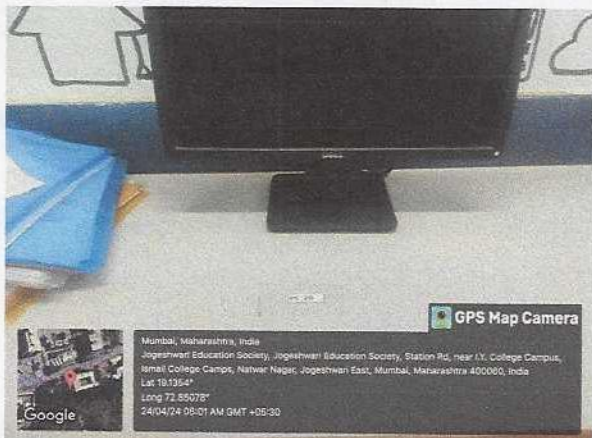

JOGESHWARI EDUCATION SOCIETY'S COLLEGE OF COMMERCE SCIENCE & INFORMATION TECHNOLOGY

(AFFILIATED TO UNIVERSITY OF MUMBAI)

JES Education Complex, Caves Road, Arvind Gandbhir Campus, Jogeshwari (East), Mumbai - 400 050.
Tel : 022 2824 5527 / 83568 67783 | Email : jescollegecom@gmail.com | Web : jescollege.edu.in

SECOND FLOOR IT LAB

Shelob