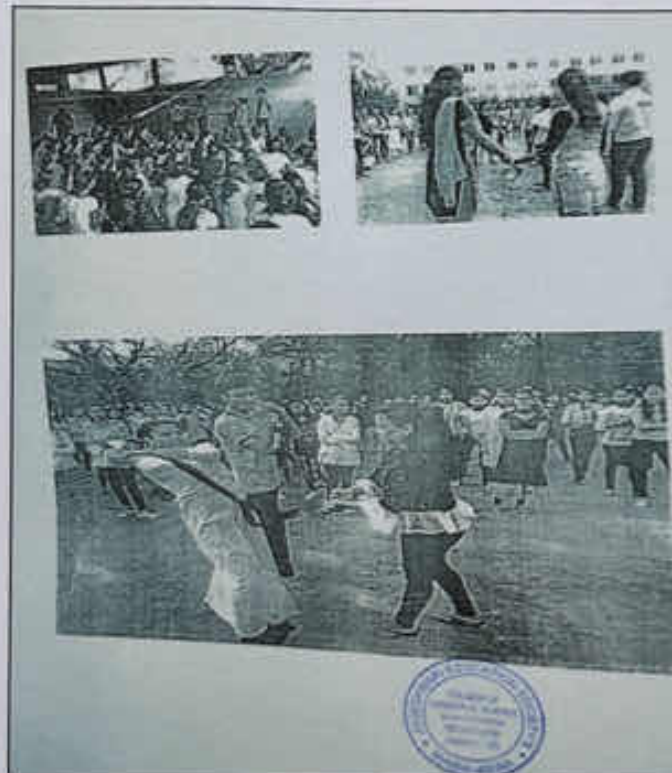

Workshop on Self-Defense

PKShelkar

PRINCIPAL
JOGESHWARI EDUCATION SOCIETY'S
COLLEGE OF COMMERCE SCIENCE
& INFORMATION TECHNOLOGY
Caves Road, Jogeshwari (E), Mumbai-400 060.