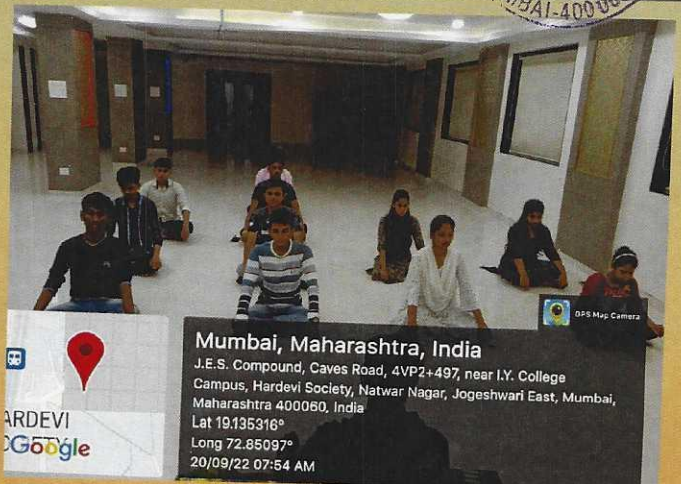

inhale
 exhale

Date: 20/09/22
Venue: JES College Hall

Mumbai, Maharashtra, India
 J.E.S. Compound, Caves Road, 4VP2+497, near I.Y. College
 Campus, Hardevi Society, Natwar Nagar, Jogeshwari East, Mumbai,
 Maharashtra 400060, India
 Lat 19.135316°
 Long 72.85097°
 20/09/22 07:58 AM