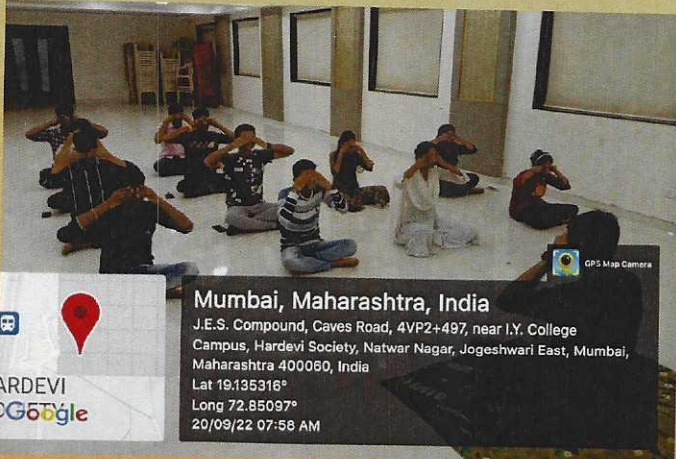

inhale
 exhale

Date: 20/09/22
Venue: JES College Hall

Mumbai, Maharashtra, India
 J.E.S. Compound, Caves Road, 4VP2+497, near I.Y. College
 Campus, Hardevi Society, Natwar Nagar, Jogeshwari East, Mumbai,
 Maharashtra 400060, India
 Lat 19.135316°
 Long 72.85097°
 20/09/22 07:58 AM