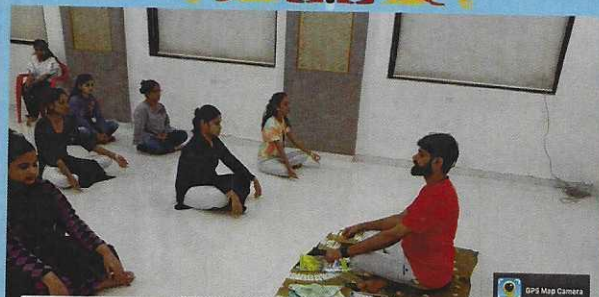

Mumbai, Maharashtra, India
J.E.S. Compound, Caves Road, 4VP2+497, near I.Y. College Campus, Hardevi Society, Natwar Nagar, Jogeshwari East, Mumbai, Maharashtra 400060, India
Lat: 19.135278°
Long: 72.850933°
13/09/22 07:55 AM