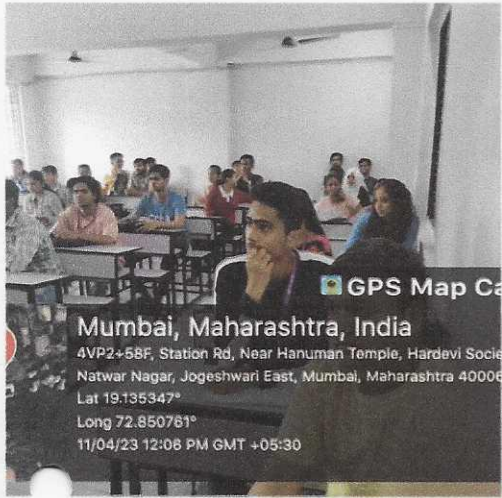

P. H. S. H. E. L. E. R.