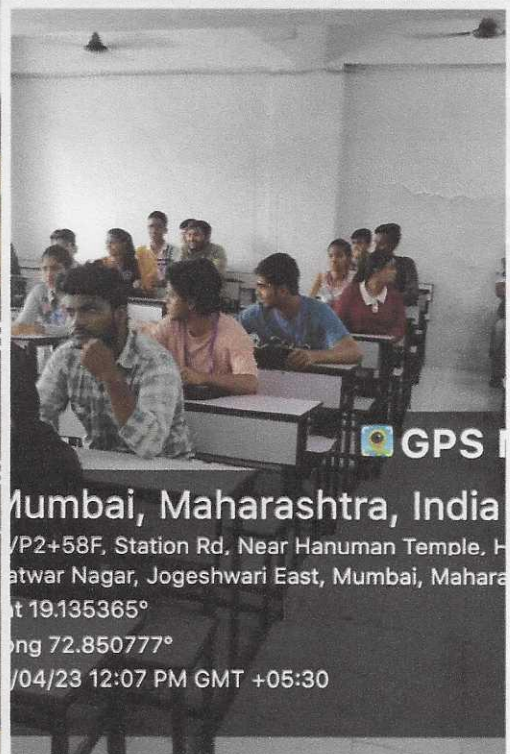

P. H. S. H. E. L. E. R.