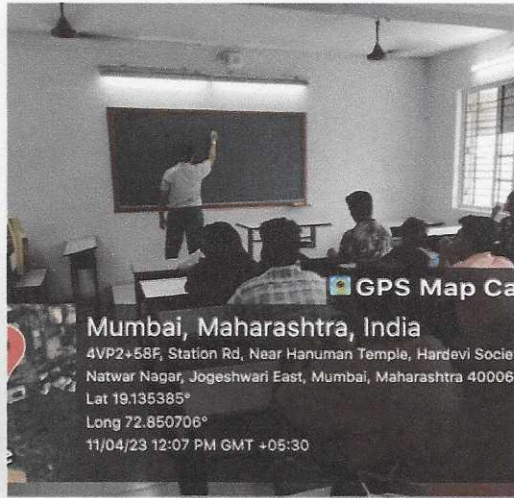

P. H. S. H. E. L. E. R.