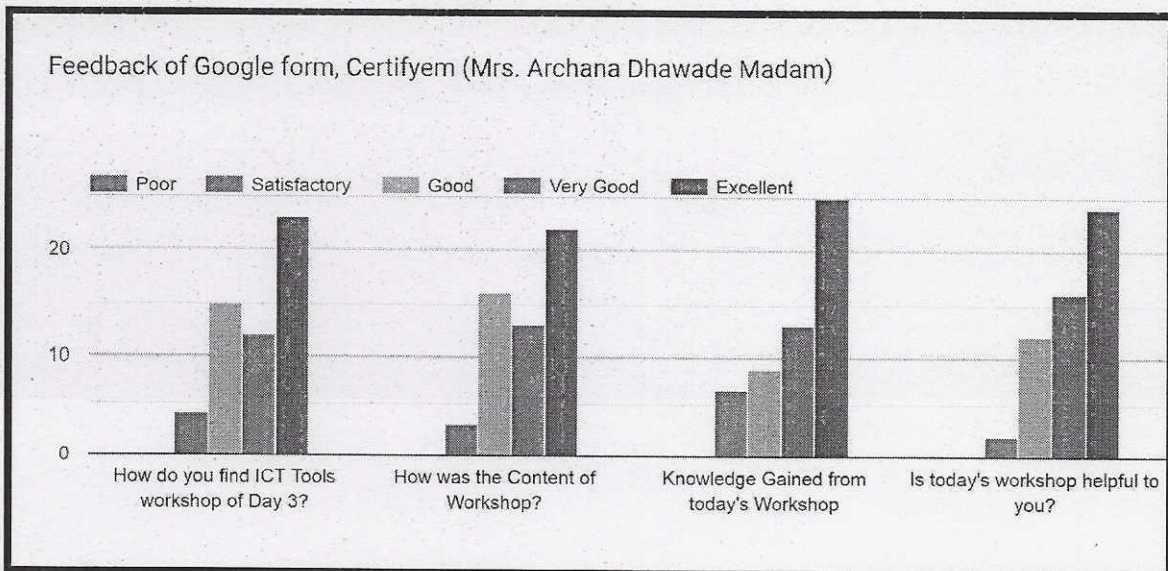

**Jogeshwari Education Society's
JES COLLEGE OF COMMERCE,
SCIENCE & INFORMATION TECHNOLOGY
(AFFILIATED TO MUMBAI UNIVERSITY)**

ICT FEEDBACK DAY 3 ANALYSIS