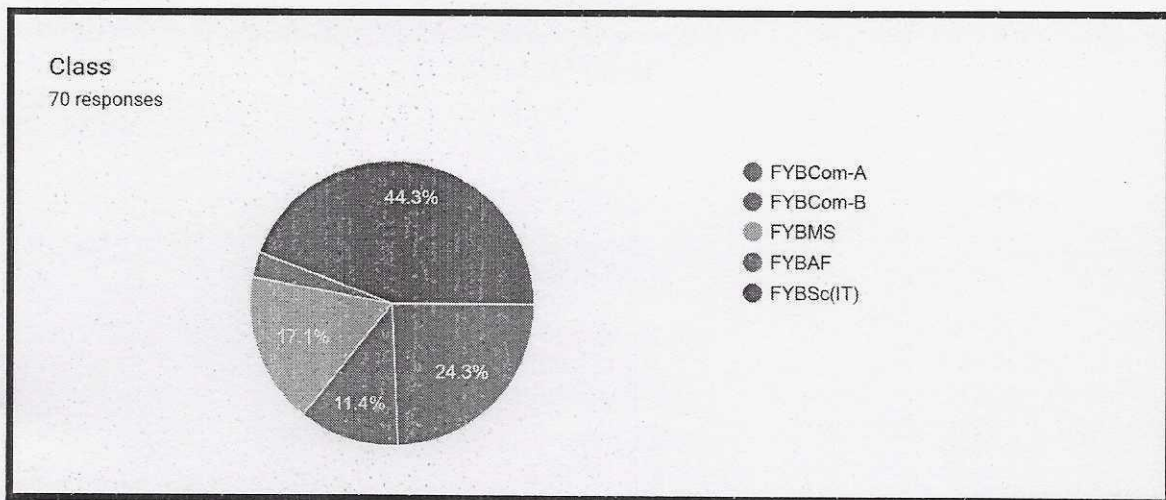

Jogeshwari Education Society's JES COLLEGE OF COMMERCE, SCIENCE & INFORMATION TECHNOLOGY (AFFILIATED TO MUMBAI UNIVERSITY)

ICT FEEDBACK DAY 4 ANALYSIS