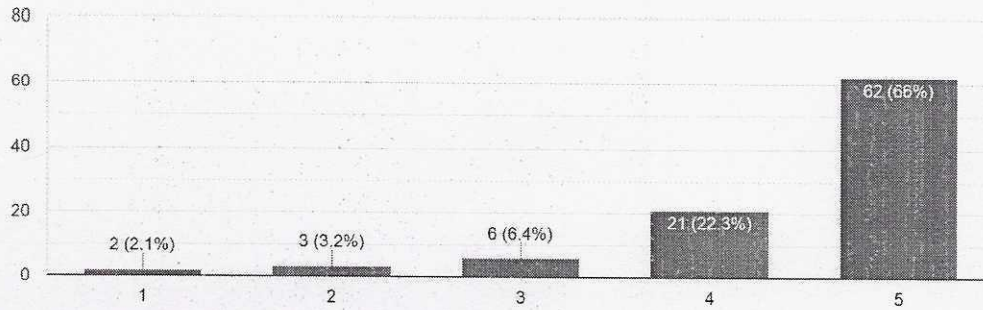

ICT FEEDBACK DAY 5 ANALYSIS

How was Content of Workshop?

94 responses

Knowledge Gained from Day-4 Workshop

94 responses

Is today's workshop helpful to you?

94 responses

P. S. Kulkarni