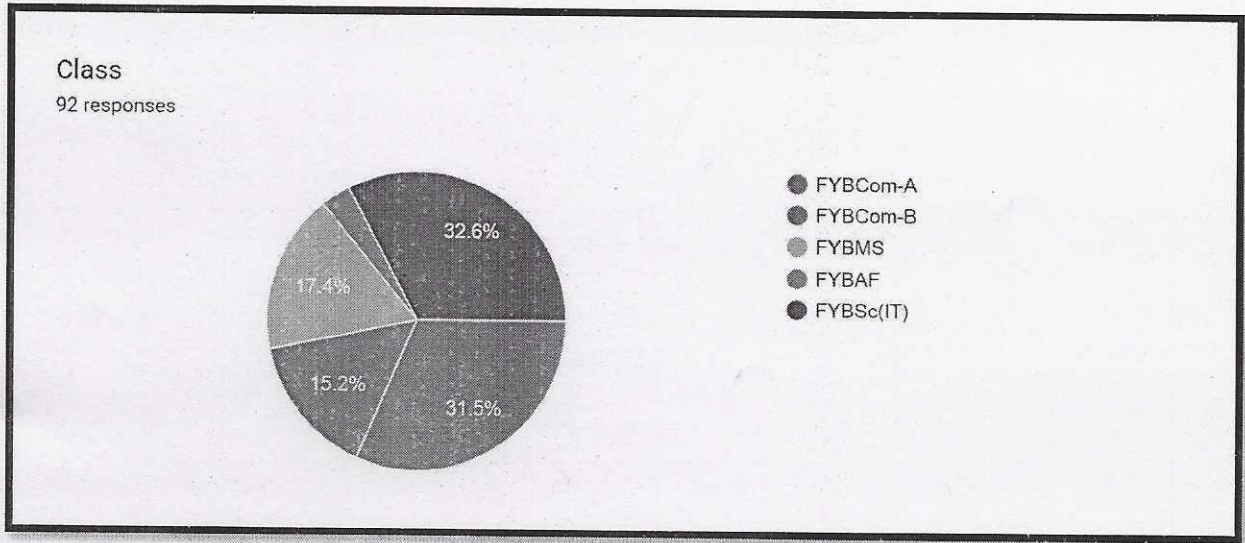

Jogeshwari Education Society's JES COLLEGE OF COMMERCE, SCIENCE & INFORMATION TECHNOLOGY (AFFILIATED TO MUMBAI UNIVERSITY)

ICT FEEDBACK DAY 2 ANALYSIS