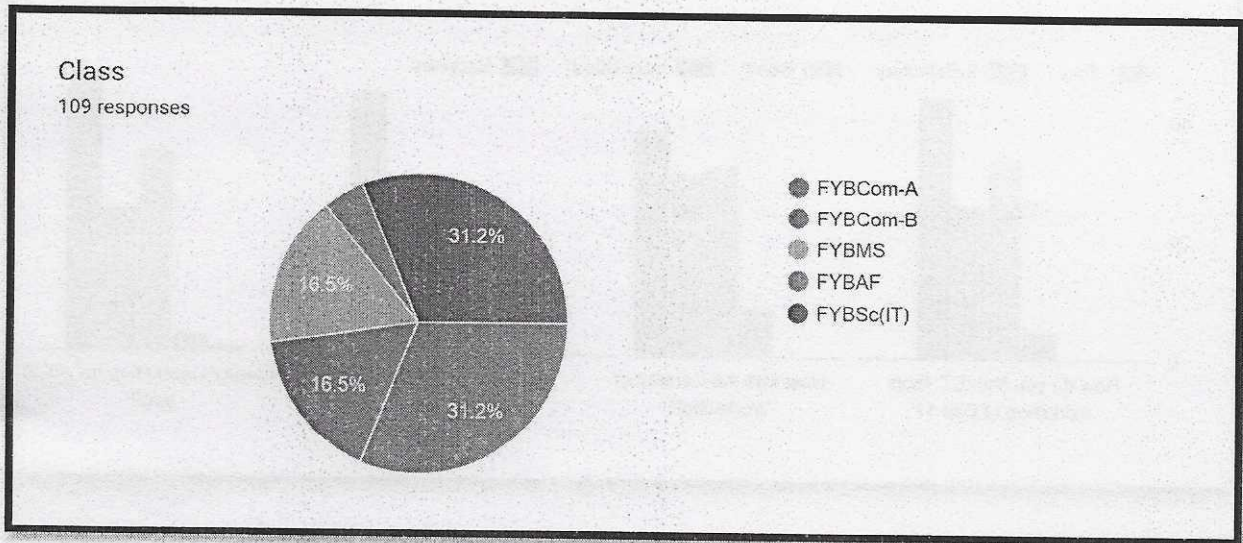

This content is neither created nor endorsed by Google.

**Jogeshwari Education Society's
JES COLLEGE OF COMMERCE,
SCIENCE & INFORMATION TECHNOLOGY
(AFFILIATED TO MUMBAI UNIVERSITY)**

ICT FEEDBACK DAY 1 ANALYSIS