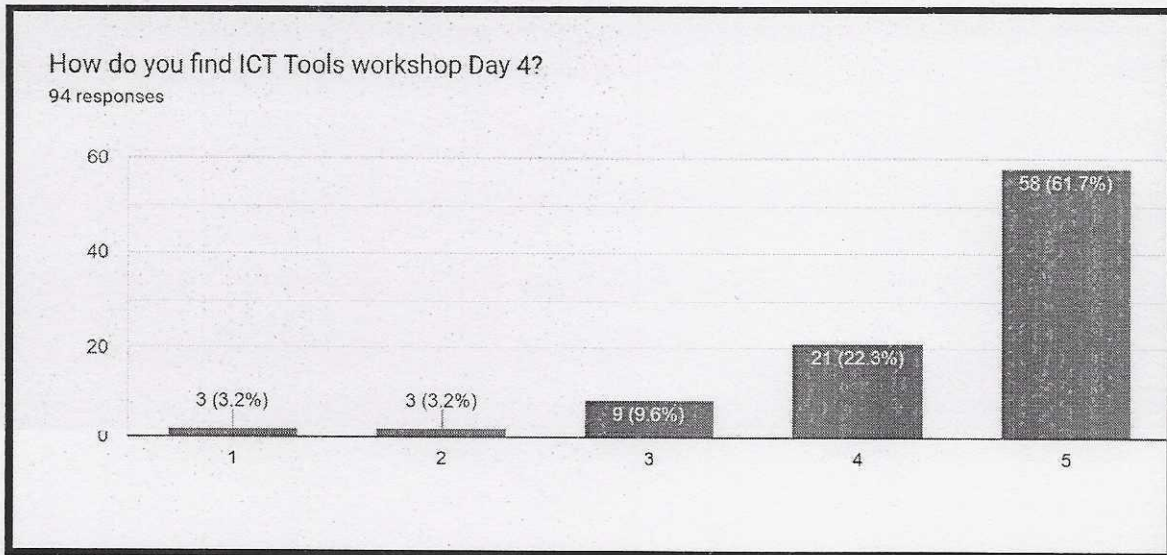

ICT FEEDBACK DAY 5 ANALYSIS

How was Content of Workshop?

94 responses

Knowledge Gained from Day-4 Workshop

94 responses

Is today's workshop helpful to you?

94 responses

P. S. Kulkarni