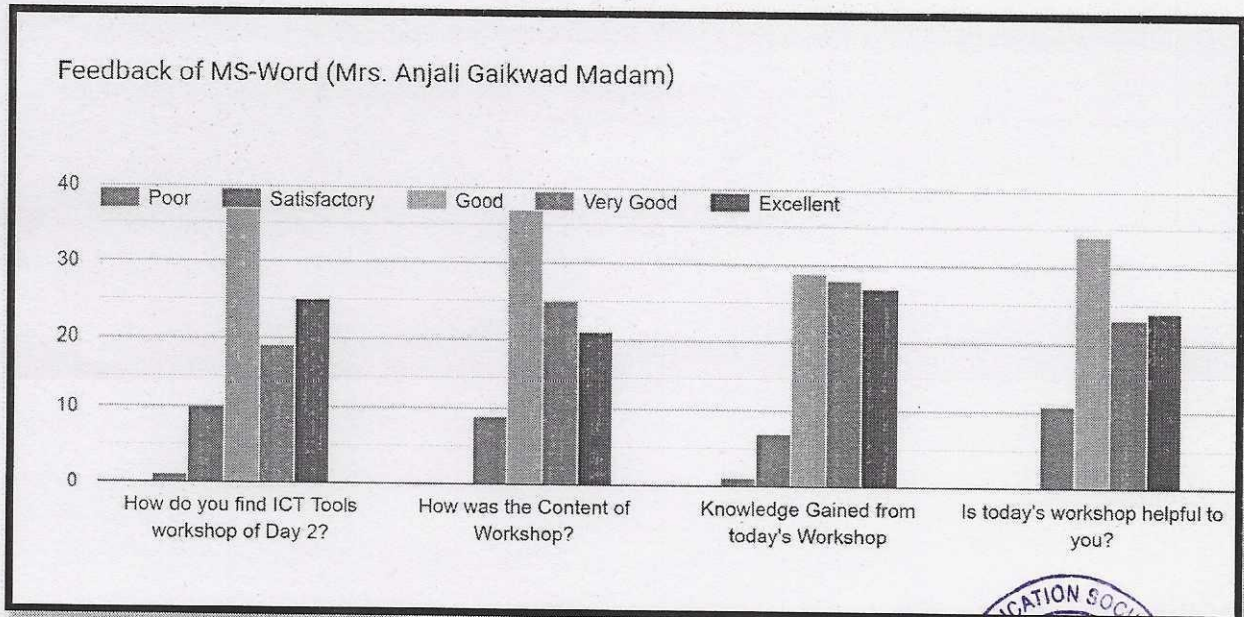

Jogeshwari Education Society's JES COLLEGE OF COMMERCE, SCIENCE & INFORMATION TECHNOLOGY (AFFILIATED TO MUMBAI UNIVERSITY)

ICT FEEDBACK DAY 2 ANALYSIS