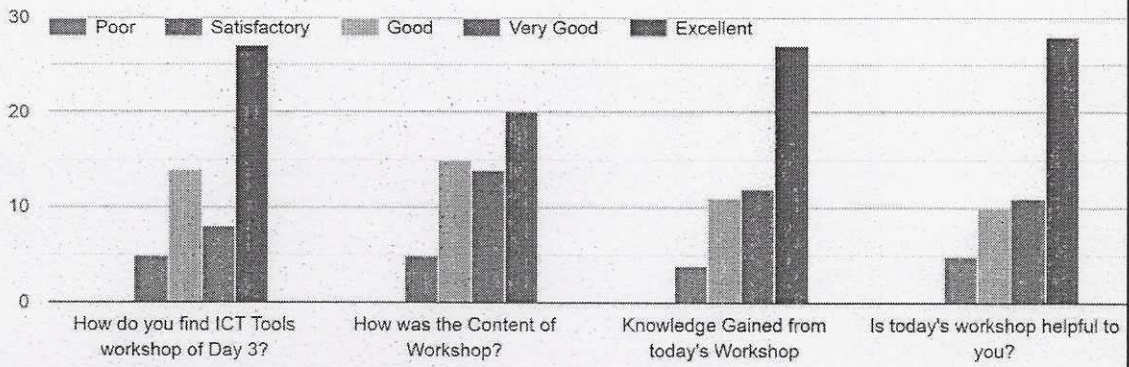

Feedback of MS-Powerpoint (Mrs. Tejaswini Parab Madam)