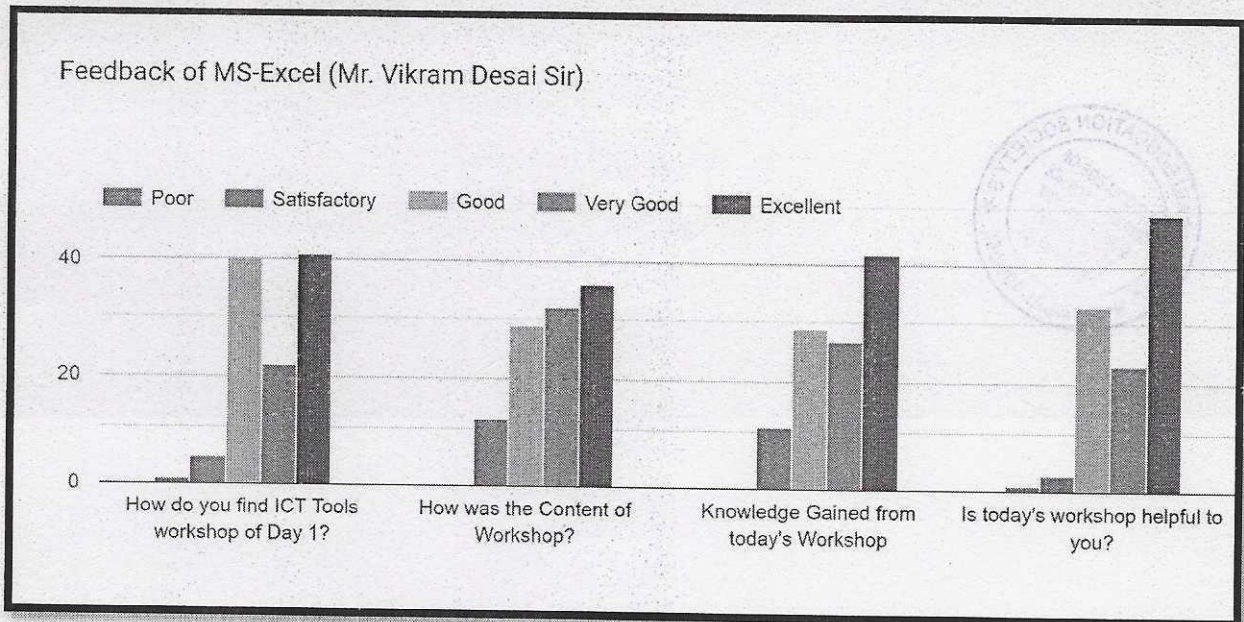

**Jogeshwari Education Society's
JES COLLEGE OF COMMERCE,
SCIENCE & INFORMATION TECHNOLOGY
(AFFILIATED TO MUMBAI UNIVERSITY)**

ICT FEEDBACK DAY 1 ANALYSIS