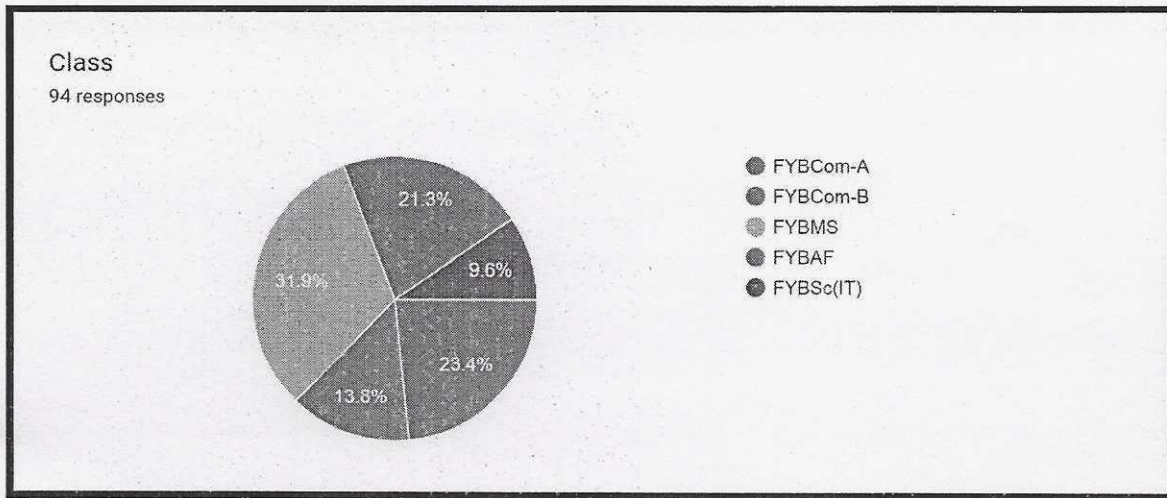

ICT FEEDBACK DAY 5 ANALYSIS

How was Content of Workshop?

94 responses

Knowledge Gained from Day-4 Workshop

94 responses

Is today's workshop helpful to you?

94 responses

P. S. Kulkarni