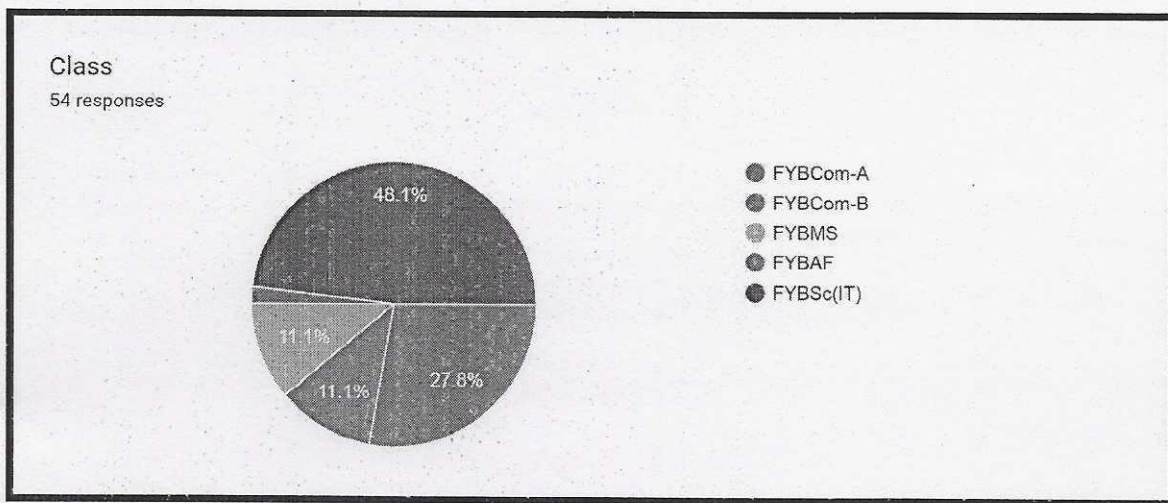

**Jogeshwari Education Society's
JES COLLEGE OF COMMERCE,
SCIENCE & INFORMATION TECHNOLOGY
(AFFILIATED TO MUMBAI UNIVERSITY)**

ICT FEEDBACK DAY 3 ANALYSIS