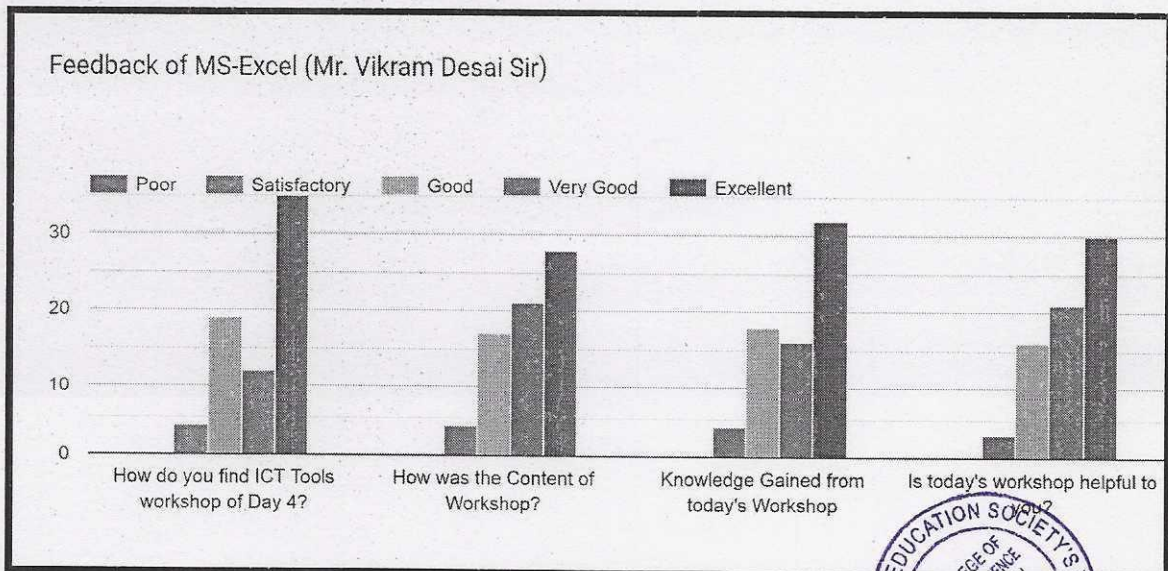

Jogeshwari Education Society's JES COLLEGE OF COMMERCE, SCIENCE & INFORMATION TECHNOLOGY (AFFILIATED TO MUMBAI UNIVERSITY)

ICT FEEDBACK DAY 4 ANALYSIS