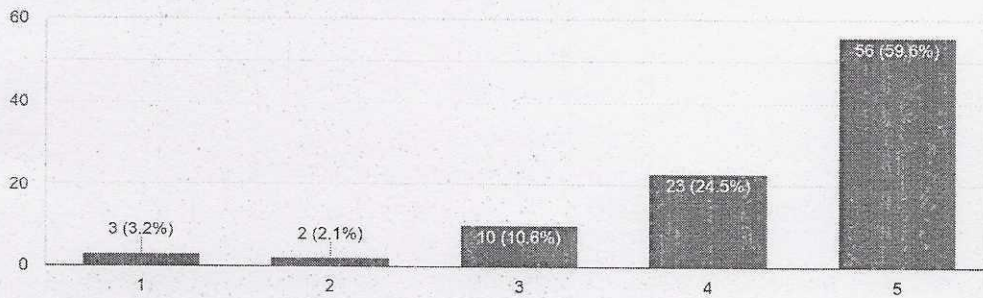

ICT FEEDBACK DAY 5 ANALYSIS

How was Content of Workshop?

94 responses

Knowledge Gained from Day-4 Workshop

94 responses

Is today's workshop helpful to you?

94 responses

P. S. Kulkarni