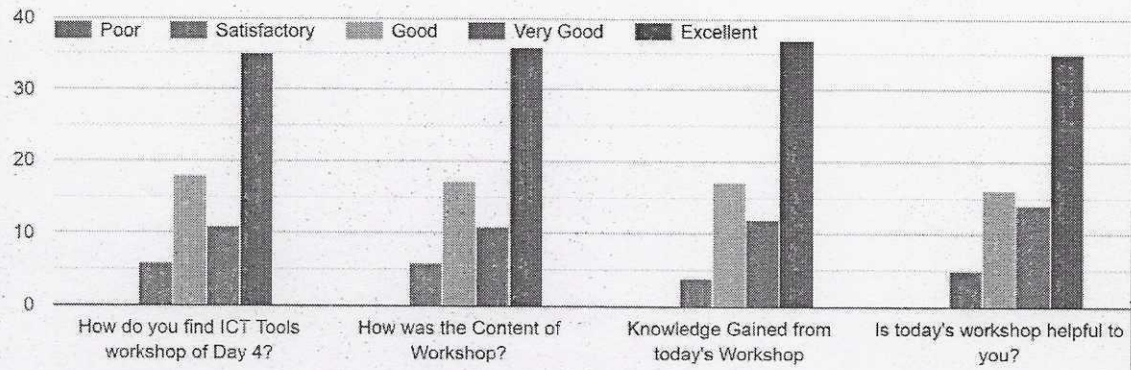

Feedback of Digilocker, Google drive, Gmail (Mr. Aniruddha Kumawat Sir)