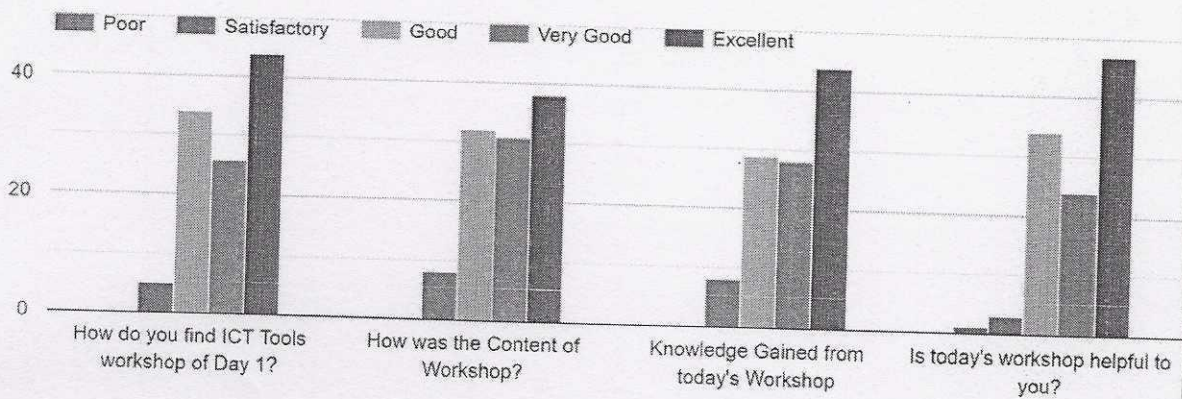

Feedback of Canva (Mr. Chitrarth Kate Sir)

P. S. Helar

PRINCIPAL
JOGESHWARI EDUCATION SOCIETY'S
COLLEGE OF COMMERCE SCIENCE
& INFORMATION TECHNOLOGY
Caves Road, Jogeshwari (E), Mumbai-400 060.