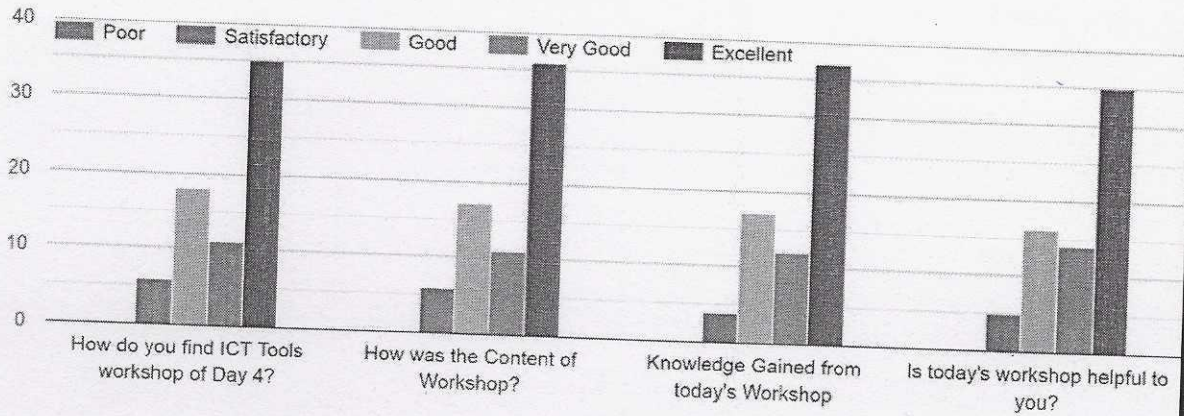

ICT FEEDBACK DAY 4 ANALYSIS

P. T. Shelke
PRINCIPAL
JOGESHWARI EDUCATION SOCIETY'S
COLLEGE OF COMMERCE SCIENCE
& INFORMATION TECHNOLOGY
Caves Road, Jogeshwari (E), Mumbai-400 060.

Feedback of Digilocker, Google drive, Gmail (Mr. Aniruddha Kumawat Sir)