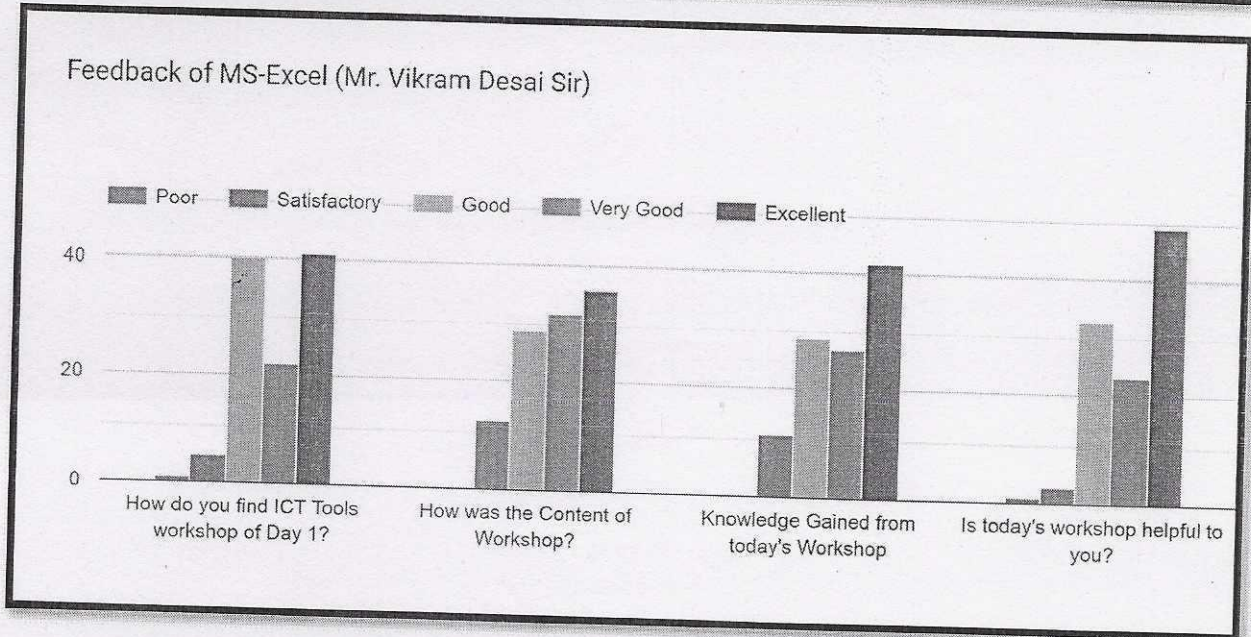

**Jogeshwari Education Society's
JES COLLEGE OF COMMERCE,
SCIENCE & INFORMATION TECHNOLOGY
(AFFILIATED TO MUMBAI UNIVERSITY)**

ICT FEEDBACK DAY 1 ANALYSIS