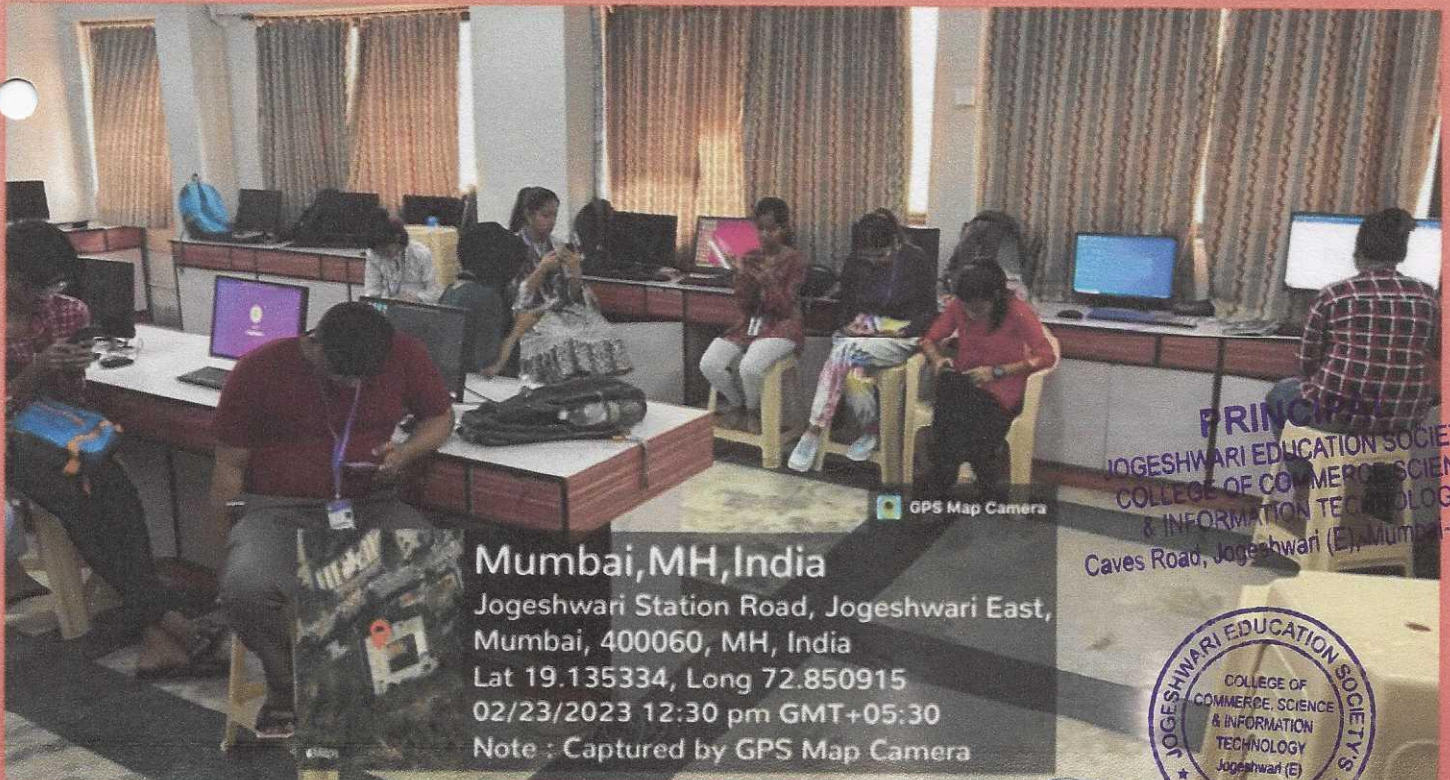

Mumbai, MH, India
Jogeshwari Station Road, Jogeshwari East, Mumbai, 400060, MH, India
Lat 19.135334, Long 72.850915
02/23/2023 12:30 pm GMT+05:30
Note : Captured by GPS Map Camera

PRINCIPAL
JOGESHWARI EDUCATION SOCIETY'S
COLLEGE OF COMMERCE SCIENCE
& INFORMATION TECHNOLOGY
Caves Road, Jogeshwari (E), Mumbai-400 060