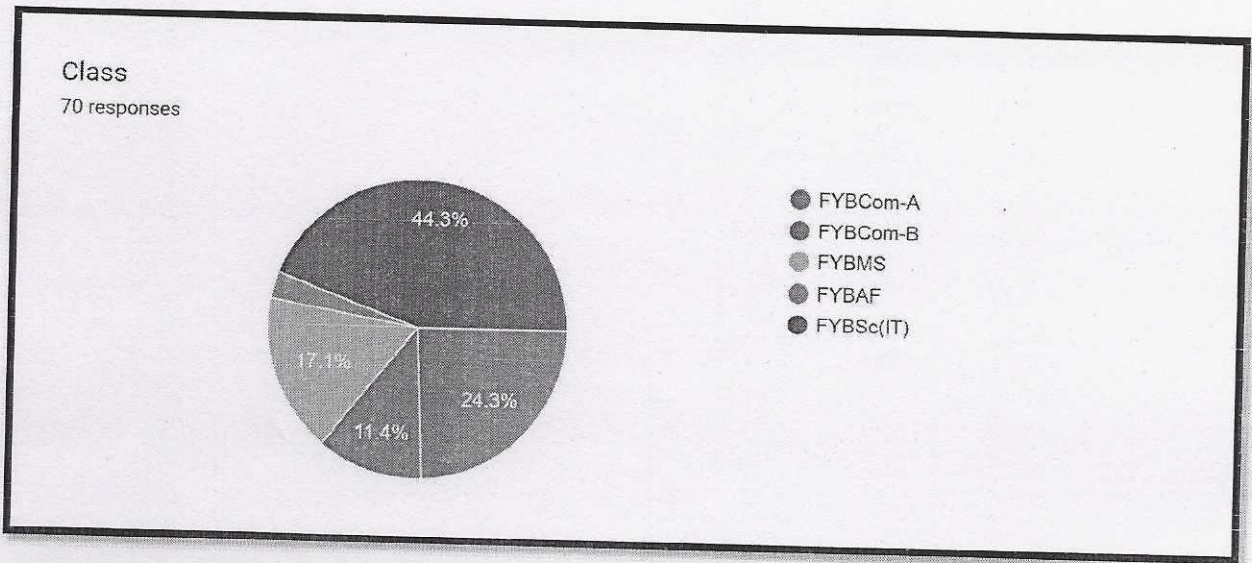

**Jogeshwari Education Society's
JES COLLEGE OF COMMERCE,
SCIENCE & INFORMATION TECHNOLOGY
(AFFILIATED TO MUMBAI UNIVERSITY)**

ICT FEEDBACK DAY 4 ANALYSIS