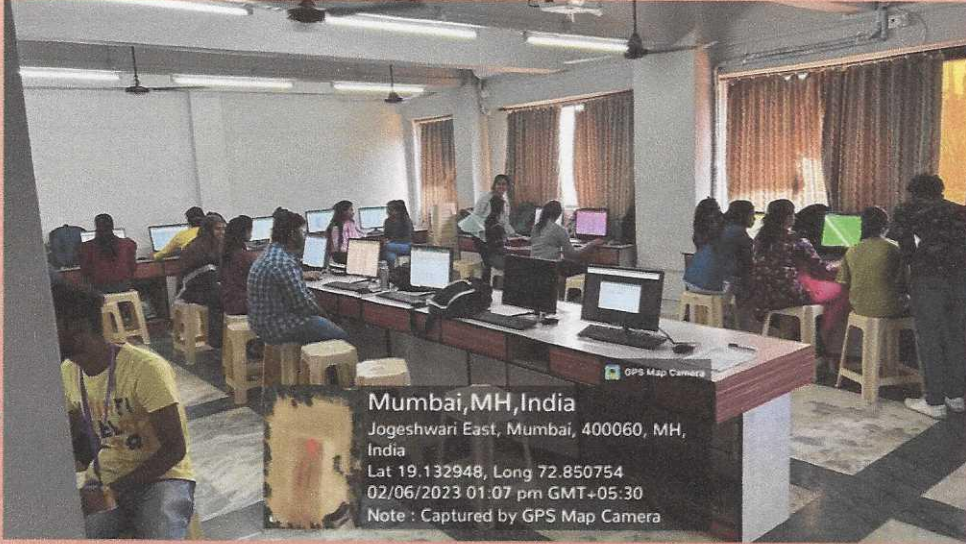

Jogeshwari Education Society's
JES COLLEGE OF COMMERCE
SCIENCE & INFORMATION TECHNOLOGY
(AFFILIATED TO MUMBAI UNIVERSITY)

P. S. Kulkarni
PRINCIPAL

JOGESHWARI EDUCATION SOCIETY'S
COLLEGE OF COMMERCE SCIENCE
INFORMATION TECHNOLOGY