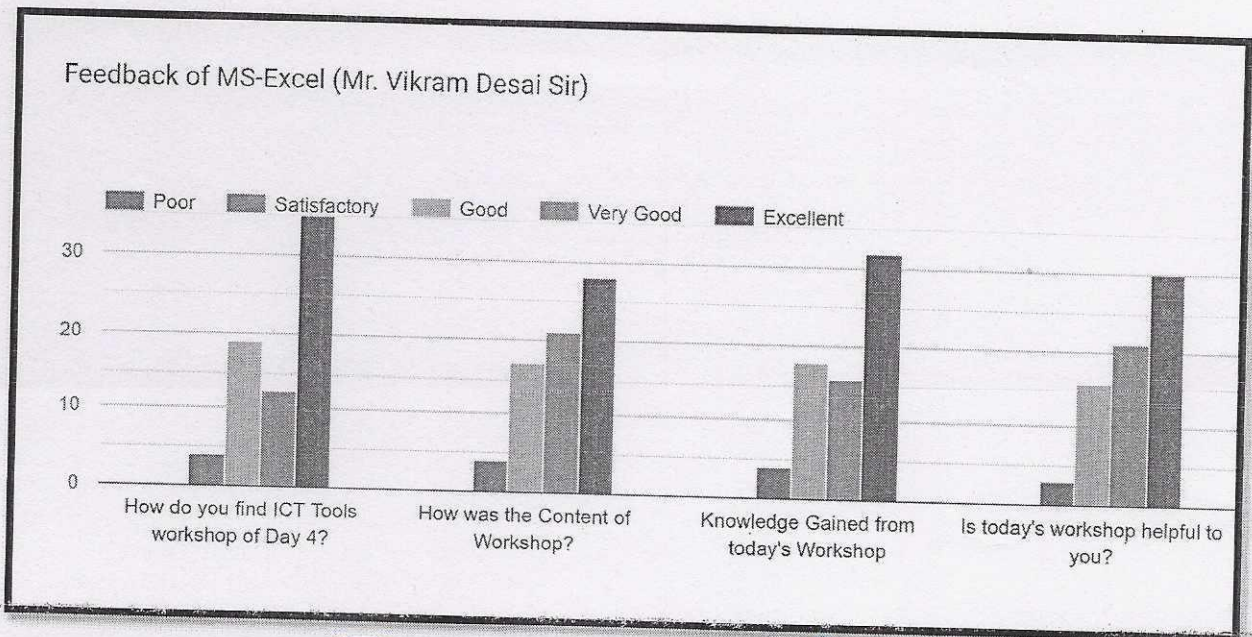

**Jogeshwari Education Society's
JES COLLEGE OF COMMERCE,
SCIENCE & INFORMATION TECHNOLOGY
(AFFILIATED TO MUMBAI UNIVERSITY)**

ICT FEEDBACK DAY 4 ANALYSIS