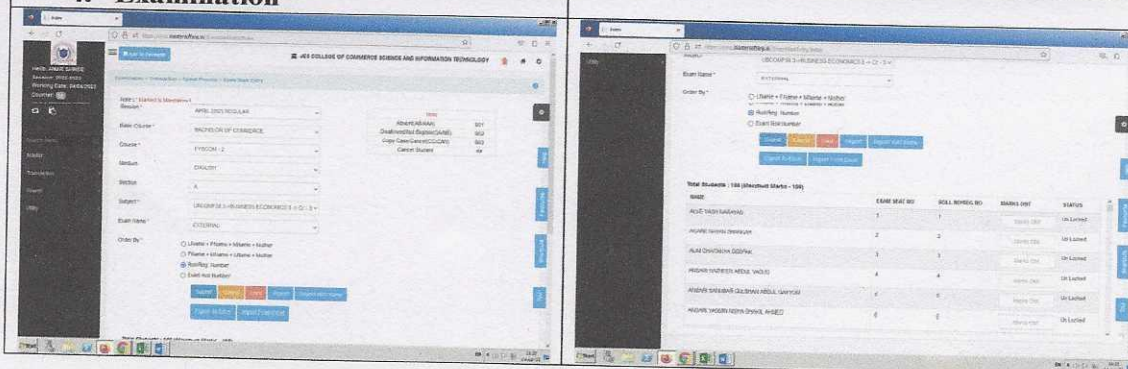

Academic Year 2022 - 2023

E-governance in areas of operation

1. Administration

2. Finance and Accounts

3. Student Admission and Support

4. Examination

P. S. Vaidya
PRINCIPAL
JOGESHWARI EDUCATION SOCIETY'S
COLLEGE OF COMMERCE SCIENCE
& INFORMATION TECHNOLOGY
Caves Road, Jogeshwari (E), Mumbai-400 060.