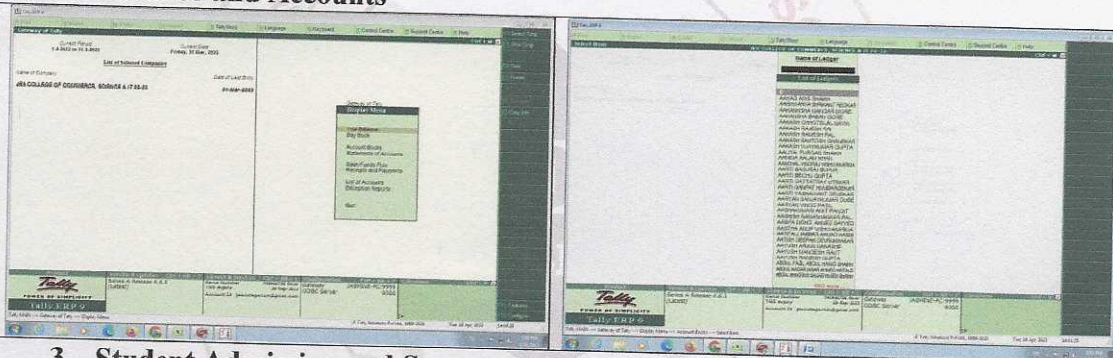

Academic Year 2022 - 2023

E-governance in areas of operation

1. Administration

2. Finance and Accounts

3. Student Admission and Support

4. Examination

P. S. Vaidya
PRINCIPAL
JOGESHWARI EDUCATION SOCIETY'S
COLLEGE OF COMMERCE SCIENCE
& INFORMATION TECHNOLOGY
Caves Road, Jogeshwari (E), Mumbai-400 060.