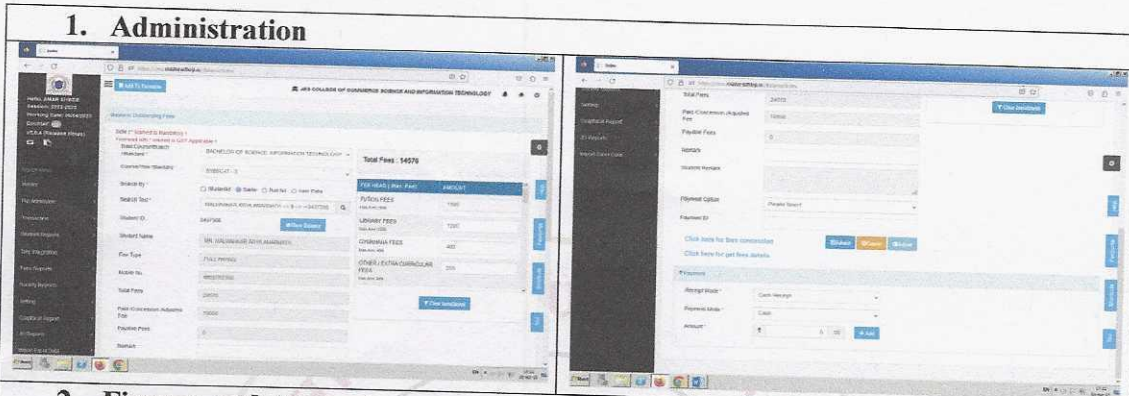

Academic Year 2022 - 2023

E-governance in areas of operation

1. Administration

2. Finance and Accounts

3. Student Admission and Support

4. Examination

P. S. Vaidya
PRINCIPAL
JOGESHWARI EDUCATION SOCIETY'S
COLLEGE OF COMMERCE SCIENCE
& INFORMATION TECHNOLOGY
Caves Road, Jogeshwari (E), Mumbai-400 060.