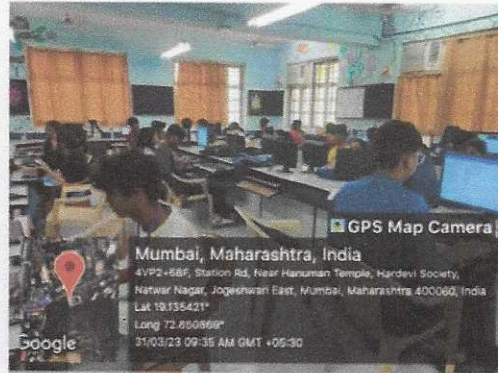

**JOGESHWARI EDUCATION SOCIETY'S
COLLEGE OF COMMERCE SCIENCE & INFORMATION TECHNOLOGY**
(AFFILIATED TO UNIVERSITY OF MUMBAI)

JES Education Complex, Caves Road, Arvind Gandbhir Campus, Jogeshwari (East), Mumbai - 400 060.
Tel : 022 2824 5527 / 83568 67783 | Email : jescollegecom@gmail.com | Web : jescollege.edu.in

SECOND FLOOR

IT Lab