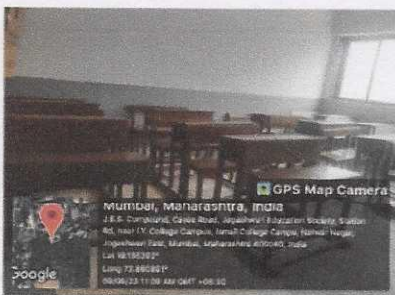

**JOGESHWARI EDUCATION SOCIETY'S
COLLEGE OF COMMERCE SCIENCE & INFORMATION TECHNOLOGY**
(AFFILIATED TO UNIVERSITY OF MUMBAI)

JES Education Complex, Caves Road, Arvind Gandhvir Campus, Jogeshwari (East), Mumbai - 400 060.
Tel : 022 2824 5527 / 83568 67763 | Email : jescollegecom@gmail.com | Web : jescollege.edu.in

Classrooms

Rashel
PRINCIPAL
JOGESHWARI EDUCATION SOCIETY'S
COLLEGE OF COMMERCE SCIENCE
& INFORMATION TECHNOLOGY
Caves Road, Jogeshwari (E), Mumbai-400 060.