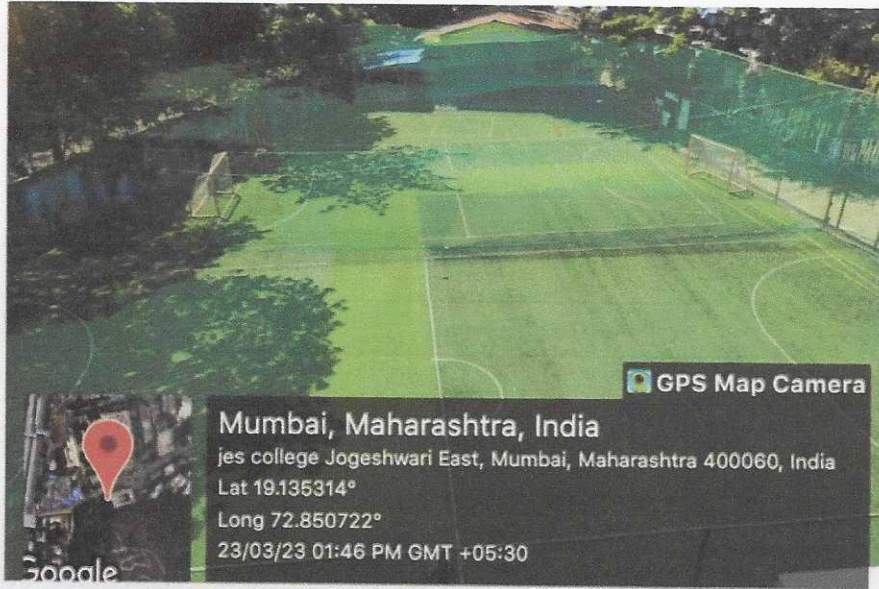

**JOGESHWARI EDUCATION SOCIETY'S
COLLEGE OF COMMERCE SCIENCE & INFORMATION TECHNOLOGY**
(AFFILIATED TO UNIVERSITY OF MUMBAI)

JES Education Complex, Caves Road, Arvind Gandbhir Campus, Jogeshwari (East), Mumbai - 400 060.
Tel : 022 2824 5527 / 83568 67783 | Email : jescollegecom@gmail.com | Web : jescollege.edu.in

GROUND FLOOR

TURF