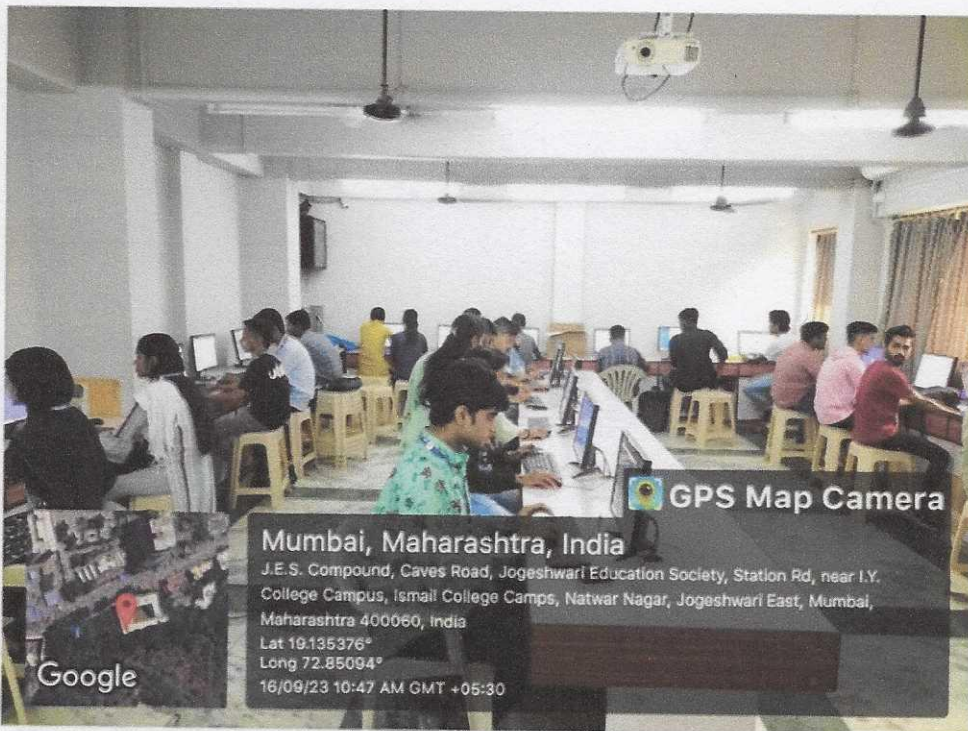

**JOGESHWARI EDUCATION SOCIETY'S
COLLEGE OF COMMERCE SCIENCE & INFORMATION TECHNOLOGY**
(AFFILIATED TO UNIVERSITY OF MUMBAI)

JES Education Complex, Caves Road, Anand Gandhi Campus, Jogeshwari (East), Mumbai - 400 060.
Tel : 022-2624 5327 / 82568 67783 | Email : jescollegecom@gmail.com | Web : jescollege.edu.in

IT LAB FIRST FLOOR

Ratshel
PRINCIPAL

**JOGESHWARI EDUCATION SOCIETY'S
COLLEGE OF COMMERCE SCIENCE
& INFORMATION TECHNOLOGY**
Caves Road, Jogeshwari (E), Mumbai-400 060.