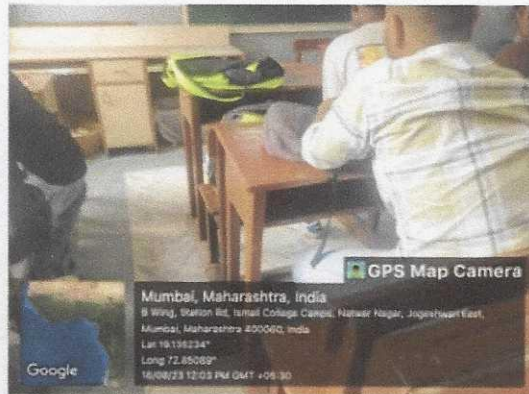

JOGESHWARI EDUCATION SOCIETY'S COLLEGE OF COMMERCE SCIENCE & INFORMATION TECHNOLOGY (AFFILIATED TO UNIVERSITY OF MUMBAI)

JES Education Complex, Caves Road, Anand Gandhi Campus, Jogeshwari (East), Mumbai - 400 060.
Tel : 022 2654 5527 / 83508 87783 | Email : jescollege@gmail.com | Web : jescollege.edu.in

Classrooms

Rashel
PRINCIPAL
JOGESHWARI EDUCATION SOCIETY'S
COLLEGE OF COMMERCE SCIENCE
& INFORMATION TECHNOLOGY
Caves Road, Jogeshwari (E), Mumbai-400 060.