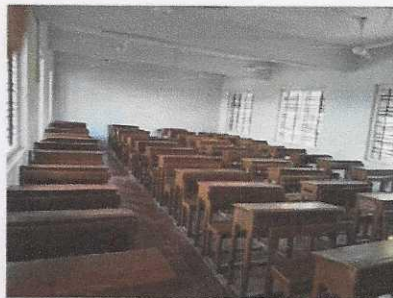

**JOGESHWARI EDUCATION SOCIETY'S
COLLEGE OF COMMERCE SCIENCE & INFORMATION TECHNOLOGY**
(AFFILIATED TO UNIVERSITY OF MUMBAI)

JES Education Complex, Caves Road, Arvind Gandhvir Campus, Jogeshwari (East), Mumbai - 400 060.
Tel : 022 2824 5527 / 83568 67763 | Email : jescollegecom@gmail.com | Web : jescollege.edu.in

Classrooms

Rashel
PRINCIPAL
JOGESHWARI EDUCATION SOCIETY'S
COLLEGE OF COMMERCE SCIENCE
& INFORMATION TECHNOLOGY
Caves Road, Jogeshwari (E), Mumbai-400 060.