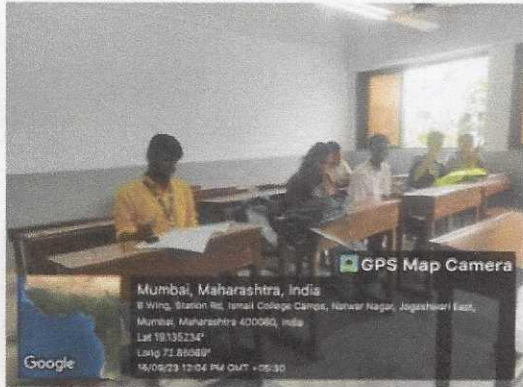

JOGESHWARI EDUCATION SOCIETY'S COLLEGE OF COMMERCE SCIENCE & INFORMATION TECHNOLOGY (AFFILIATED TO UNIVERSITY OF MUMBAI)

JES Education Complex, Caves Road, Anand Gandhi Campus, Jogeshwari (East), Mumbai - 400 060.
Tel : 022 2654 5527 / 83508 87783 | Email : jescollege@gmail.com | Web : jescollege.edu.in

Classrooms

Rashel
PRINCIPAL
JOGESHWARI EDUCATION SOCIETY'S
COLLEGE OF COMMERCE SCIENCE
& INFORMATION TECHNOLOGY
Caves Road, Jogeshwari (E), Mumbai-400 060.