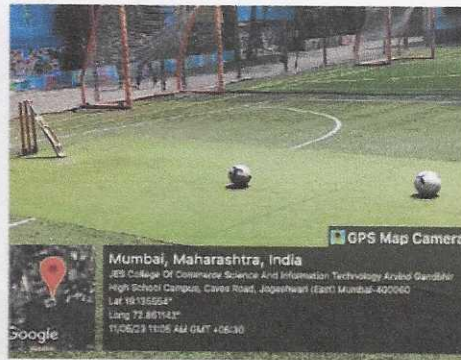

**JOGESHWARI EDUCATION SOCIETY'S
COLLEGE OF COMMERCE SCIENCE & INFORMATION TECHNOLOGY**
(AFFILIATED TO UNIVERSITY OF MUMBAI)

JES Education Complex, Caves Road, Arvind Gandbhir Campus, Jogeshwari (East), Mumbai - 400 060.
Tel : 022 2824 5527 / 83588 67783 | Email : jescollegecom@gmail.com | Web : jescollege.edu.in

GYMKHANA & SPORTS FACILITIES