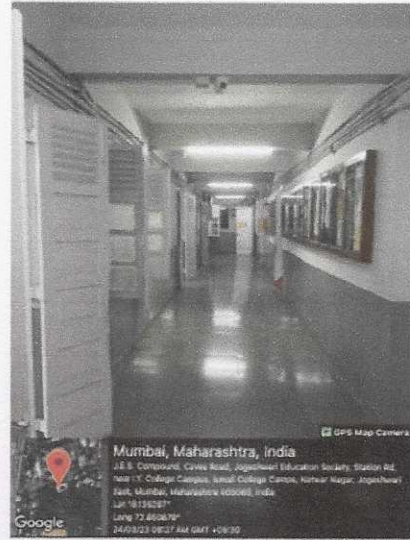

Staff Room

Corridor (1)

Conference Room

Server Room

Preshal
PRINCIPAL
JOGESHWARI EDUCATION SOCIETY'S
COLLEGE OF COMMERCE SCIENCE
& INFORMATION TECHNOLOGY
Caves Road, Jogeshwari (E), Mumbai-400 060.

**JOGESHWARI EDUCATION SOCIETY'S
COLLEGE OF COMMERCE SCIENCE & INFORMATION TECHNOLOGY**
(AFFILIATED TO UNIVERSITY OF MUMBAI)