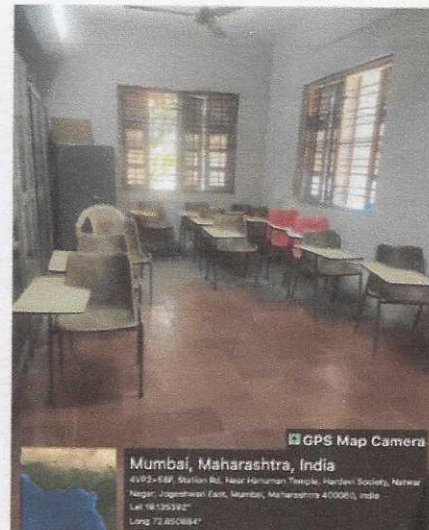

FIRST FLOOR

First Floor Class Room

Counsellor Room

Supporting Staff Room

Rishelak

PRINCIPAL
JOGESHWARI EDUCATION SOCIETY'S
COLLEGE OF COMMERCE SCIENCE
& INFORMATION TECHNOLOGY
Caves Road, Jogeshwari (E), Mumbai-400 060.