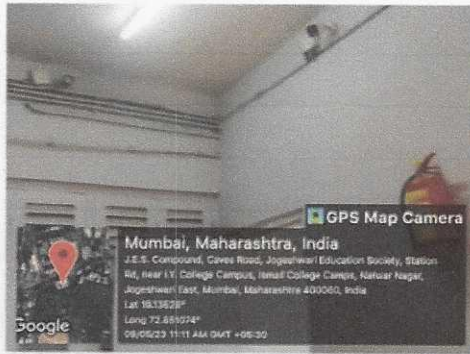

**JOGESHWARI EDUCATION SOCIETY'S
COLLEGE OF COMMERCE SCIENCE & INFORMATION TECHNOLOGY**
(AFFILIATED TO UNIVERSITY OF MUMBAI)

JES Education Complex, Caves Road, Arvind Gandhvir Campus, Jogeshwari (East), Mumbai - 400 060.
Tel : 022 2824 5527 / 83568 67783 | Email : jescollegecom@gmail.com | Web : jescollege.edu.in

CCTV CAMERA

P. Shelar
PRINCIPAL
JOGESHWARI EDUCATION SOCIETY'S
COLLEGE OF COMMERCE SCIENCE
& INFORMATION TECHNOLOGY
Caves Road, Jogeshwari (E), Mumbai-400 060.