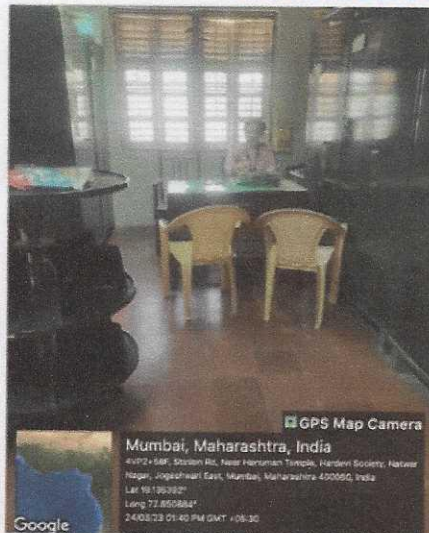

FIRST FLOOR

First Floor Class Room

Counsellor Room

Supporting Staff Room

Rishelak

PRINCIPAL
JOGESHWARI EDUCATION SOCIETY'S
COLLEGE OF COMMERCE SCIENCE
& INFORMATION TECHNOLOGY
Caves Road, Jogeshwari (E), Mumbai-400 060.