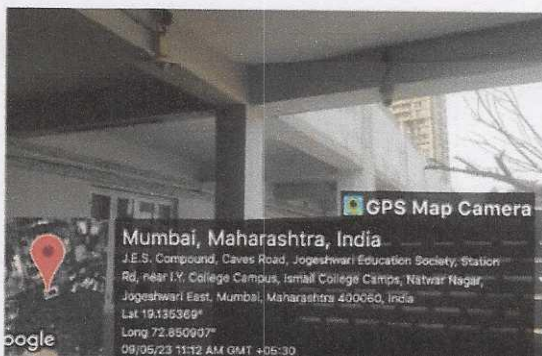

**JOGESHWARI EDUCATION SOCIETY'S
COLLEGE OF COMMERCE SCIENCE & INFORMATION TECHNOLOGY**
(AFFILIATED TO UNIVERSITY OF MUMBAI)

JES Education Complex, Caves Road, Arvind Gandhvir Campus, Jogeshwari (East), Mumbai - 400 060.
Tel : 022 2824 5527 / 83568 67783 | Email : jescollegecom@gmail.com | Web : jescollege.edu.in

CCTV CAMERA

P. Shelar
PRINCIPAL
JOGESHWARI EDUCATION SOCIETY'S
COLLEGE OF COMMERCE SCIENCE
& INFORMATION TECHNOLOGY
Caves Road, Jogeshwari (E), Mumbai-400 060.