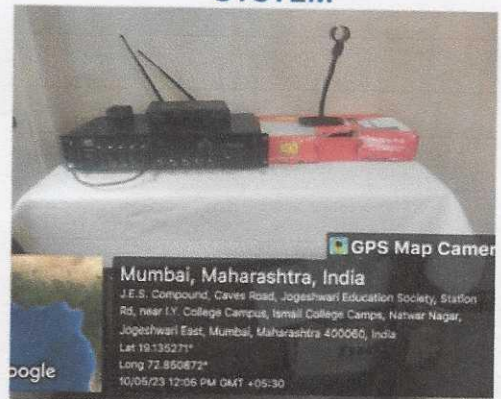

ANTISKID TAPE

WATER TANK & WATER FILTER

BIOMETRIC

CCTV SCREEN

CENTRALIZED ANNOUNCEMENT SYSTEM

P. Shalini
PRINCIPAL
JOGESHWARI EDUCATION SOCIETY'S
COLLEGE OF COMMERCE SCIENCE
& INFORMATION TECHNOLOGY
Caves Road, Jogeshwari (E), Mumbai-400 060.