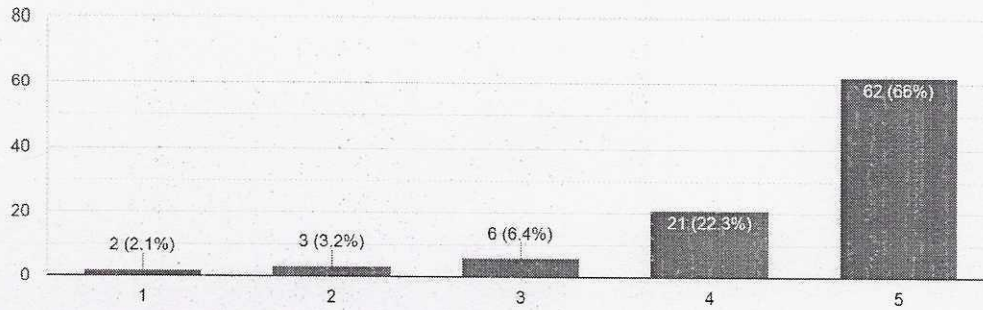

ICT FEEDBACK DAY 5 ANALYSIS

How was Content of Workshop?

94 responses

Knowledge Gained from Day-4 Workshop

94 responses

Is today's workshop helpful to you?

94 responses

P. S. Kulkarni
JOGESHWAR EDUCATION SOCIETY'S
DEPT. OF
MUNICIPAL ENGINEERING
& CIVIL ENGINEERING
TECHNICAL CAMP
MUMBAI-400 080