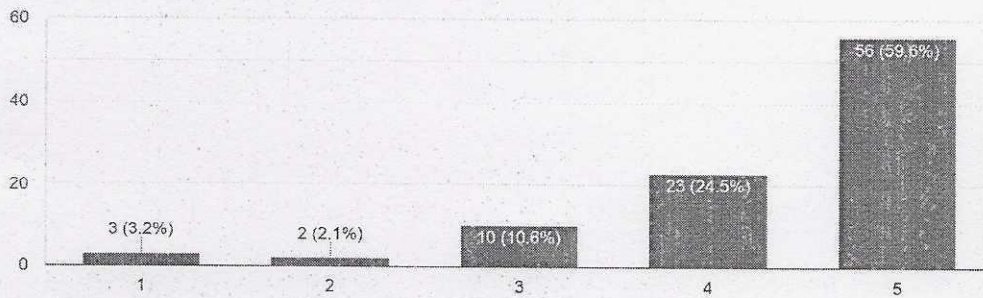

ICT FEEDBACK DAY 5 ANALYSIS

How was Content of Workshop?

94 responses

Knowledge Gained from Day-4 Workshop

94 responses

Is today's workshop helpful to you?

94 responses

P. S. Kulkarni
JOGESHWAR EDUCATION SOCIETY'S
DEPT. OF
MUNICIPAL ENGINEERING
& CIVIL ENGINEERING
TECHNICAL CAMP
MUMBAI-400 080