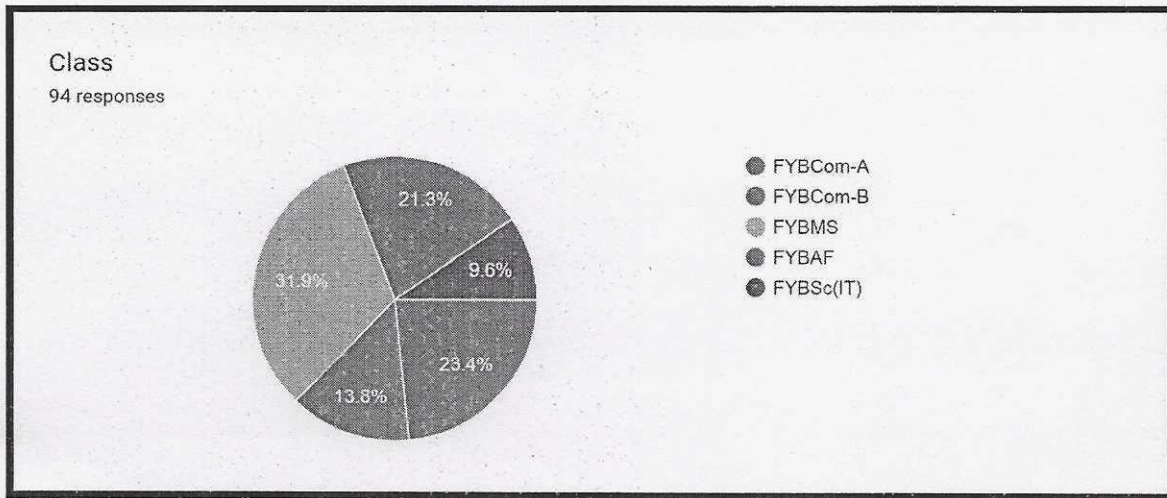

ICT FEEDBACK DAY 5 ANALYSIS

How was Content of Workshop?

94 responses

Knowledge Gained from Day-4 Workshop

94 responses

Is today's workshop helpful to you?

94 responses

P. S. Kulkarni
JOGESHWAR EDUCATION SOCIETY'S
DEPT. OF
MUNICIPAL ENGINEERING
& CIVIL ENGINEERING
TECHNICAL CAMP
MUMBAI-400 080