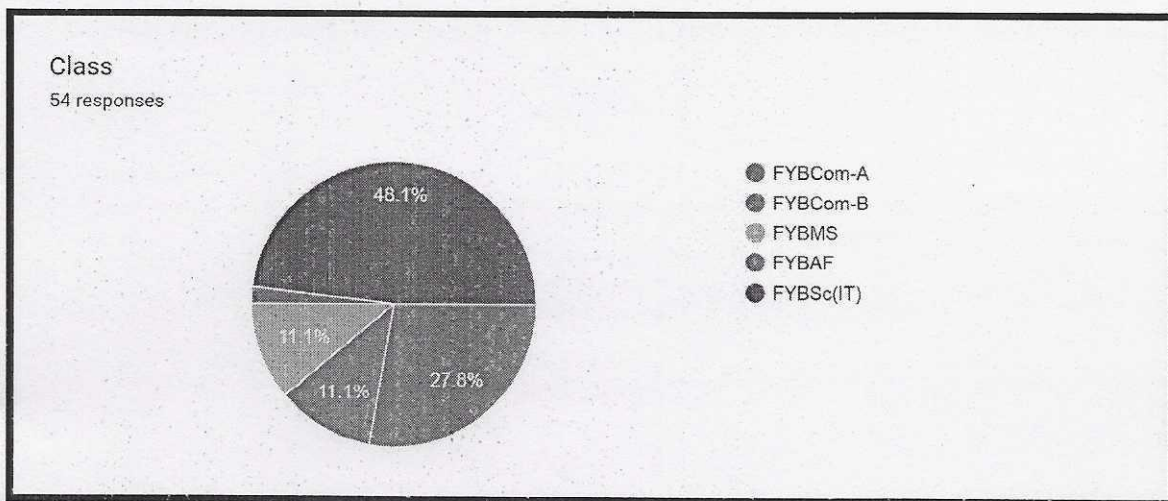

**Jogeshwari Education Society's
JES COLLEGE OF COMMERCE,
SCIENCE & INFORMATION TECHNOLOGY
(AFFILIATED TO MUMBAI UNIVERSITY)**

ICT FEEDBACK DAY 3 ANALYSIS