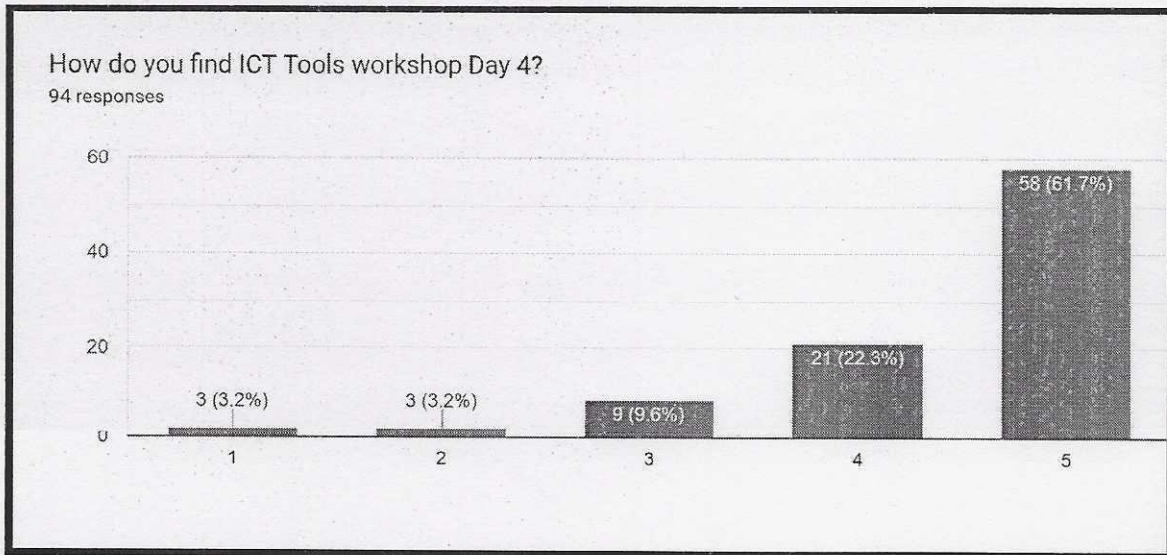

ICT FEEDBACK DAY 5 ANALYSIS

How was Content of Workshop?

94 responses

Knowledge Gained from Day-4 Workshop

94 responses

Is today's workshop helpful to you?

94 responses

P. S. Kulkarni
JOGESHWAR EDUCATION SOCIETY'S
DEPT. OF
MUNICIPAL ENGINEERING
& CIVIL ENGINEERING
TECHNICAL CAMP
MUMBAI-400 080