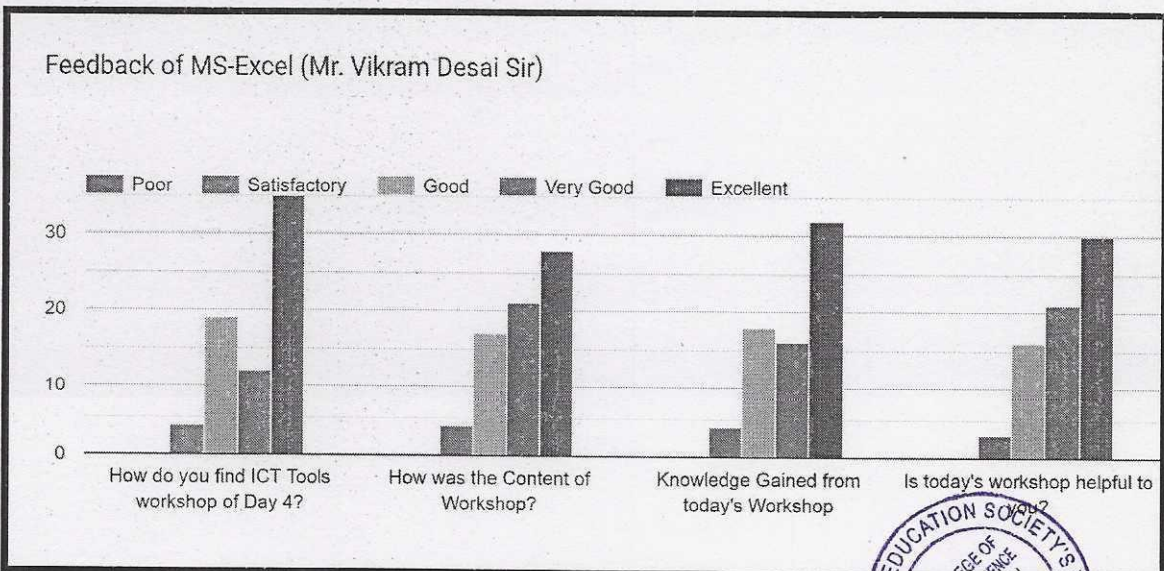

**Jogeshwari Education Society's
JES COLLEGE OF COMMERCE,
SCIENCE & INFORMATION TECHNOLOGY
(AFFILIATED TO MUMBAI UNIVERSITY)**

ICT FEEDBACK DAY 4 ANALYSIS