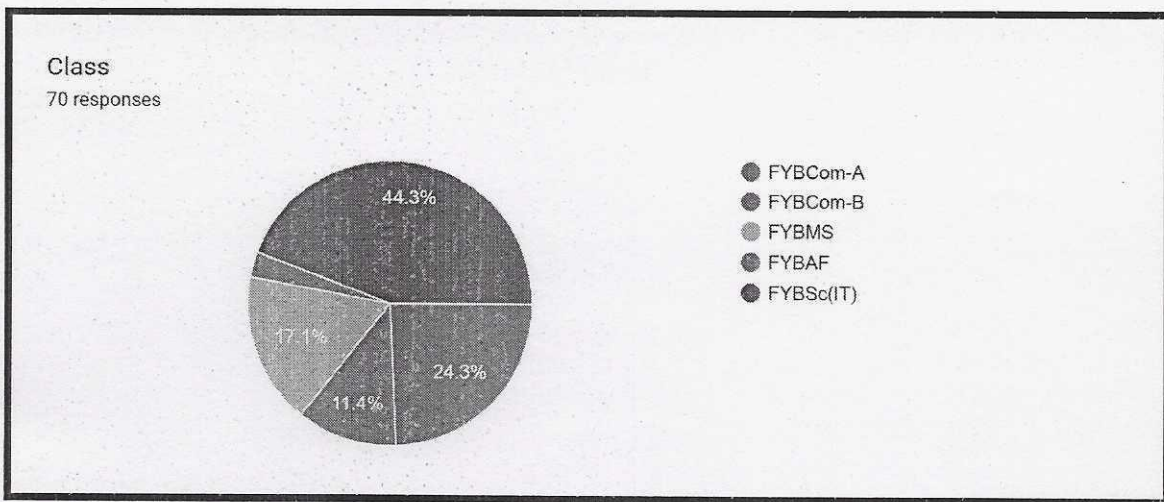

**Jogeshwari Education Society's
JES COLLEGE OF COMMERCE,
SCIENCE & INFORMATION TECHNOLOGY
(AFFILIATED TO MUMBAI UNIVERSITY)**

ICT FEEDBACK DAY 4 ANALYSIS