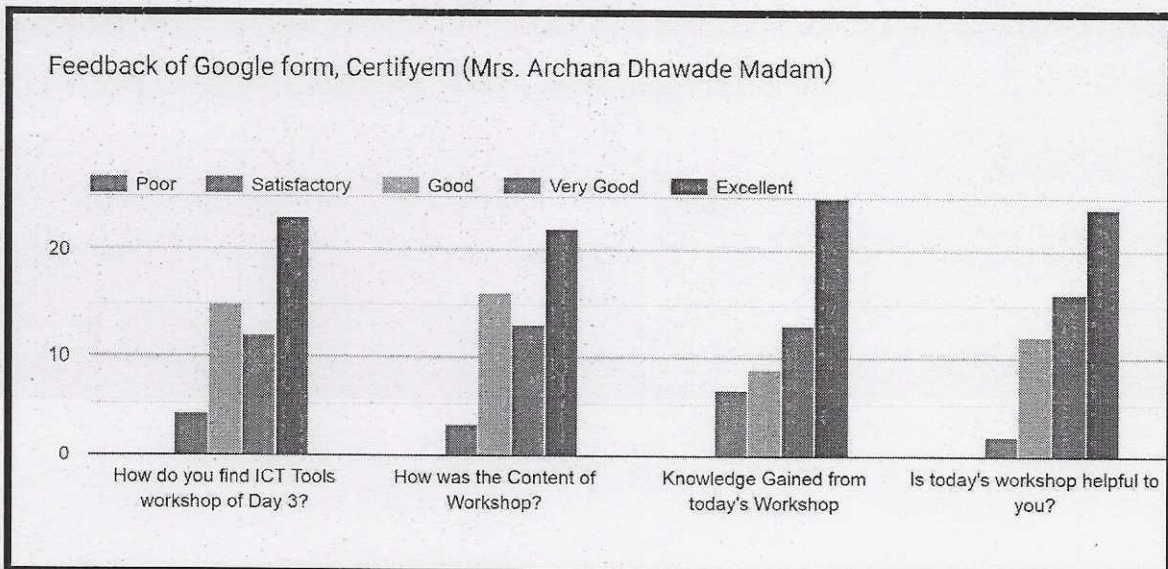

**Jogeshwari Education Society's
JES COLLEGE OF COMMERCE,
SCIENCE & INFORMATION TECHNOLOGY
(AFFILIATED TO MUMBAI UNIVERSITY)**

ICT FEEDBACK DAY 3 ANALYSIS