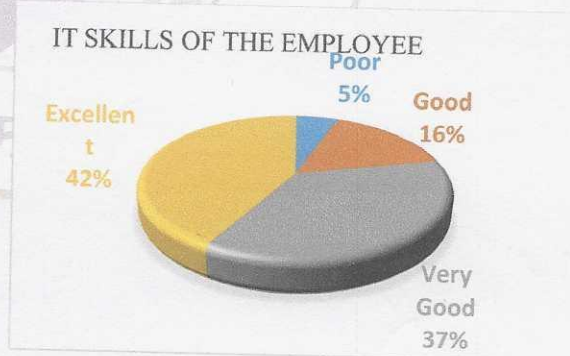

A.Y. 2022 – 2023

Report of Employer's Feedback on Curriculum

All the employer was satisfied with the theoretical knowledge of the students. While, of this 48 percent employers shared an excellent opinion. 58 percent employers were very happy with the practical application of knowledge shown by employees. While other employers were satisfied. All the employers felt that the students have develop various skills. 95 percent of the employer said that the students / alumni's have good IT skills. While 5 percent have said that their employees have poor IT skills. All the employers felt that the students / alumni's have very good communication skills.