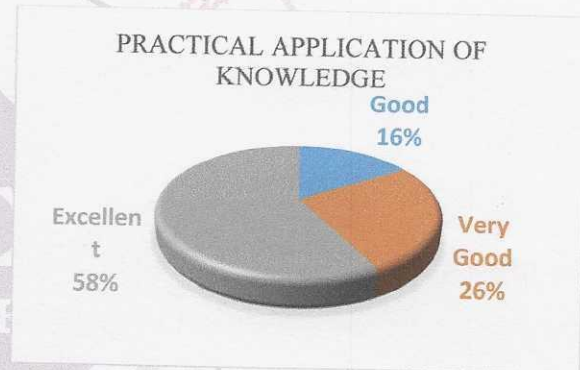

A.Y. 2022 – 2023

Report of Employer's Feedback on Curriculum

All the employer was satisfied with the theoretical knowledge of the students. While, of this 48 percent employers shared an excellent opinion. 58 percent employers were very happy with the practical application of knowledge shown by employees. While other employers were satisfied. All the employers felt that the students have develop various skills. 95 percent of the employer said that the students / alumni's have good IT skills. While 5 percent have said that their employees have poor IT skills. All the employers felt that the students / alumni's have very good communication skills.