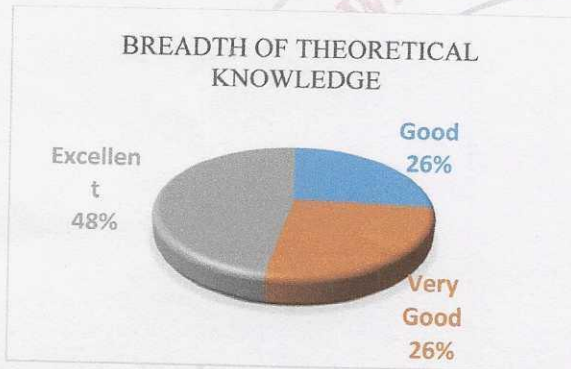

A.Y. 2022 – 2023

Report of Employer's Feedback on Curriculum

All the employer was satisfied with the theoretical knowledge of the students. While, of this 48 percent employers shared an excellent opinion. 58 percent employers were very happy with the practical application of knowledge shown by employees. While other employers were satisfied. All the employers felt that the students have develop various skills. 95 percent of the employer said that the students / alumni's have good IT skills. While 5 percent have said that their employees have poor IT skills. All the employers felt that the students / alumni's have very good communication skills.