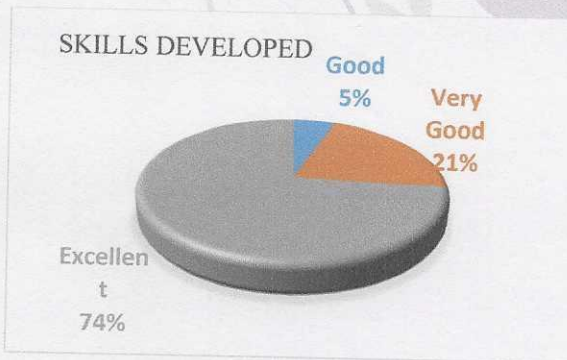

A.Y. 2022 – 2023

Report of Employer's Feedback on Curriculum

All the employer was satisfied with the theoretical knowledge of the students. While, of this 48 percent employers shared an excellent opinion. 58 percent employers were very happy with the practical application of knowledge shown by employees. While other employers were satisfied. All the employers felt that the students have develop various skills. 95 percent of the employer said that the students / alumni's have good IT skills. While 5 percent have said that their employees have poor IT skills. All the employers felt that the students / alumni's have very good communication skills.