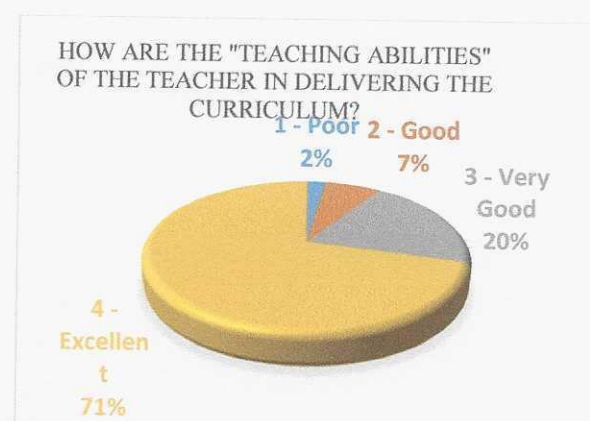

Submitted by IQAC TEAM, 2022 – 2023

Coordinator	Prof. Dr. Sunita Sharma	<i>S. Sharma</i>
Member	Mr. Chitrarth Kate	<i>CG Kate</i>
Data Collection Incharge	Mr. Iqbal Baig	<i>Iqbal</i>