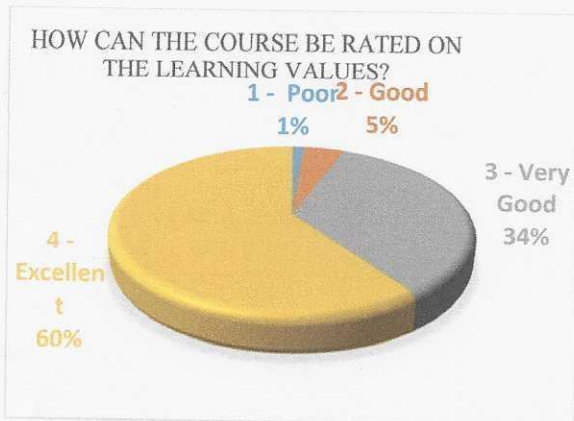

Submitted by IQAC TEAM, 2022 – 2023

Coordinator	Prof. Dr. Sunita Sharma	<i>S. Sharma</i>
Member	Mr. Chitrarth Kate	<i>CG Kate</i>
Data Collection Incharge	Mr. Iqbal Baig	<i>Iqbal</i>