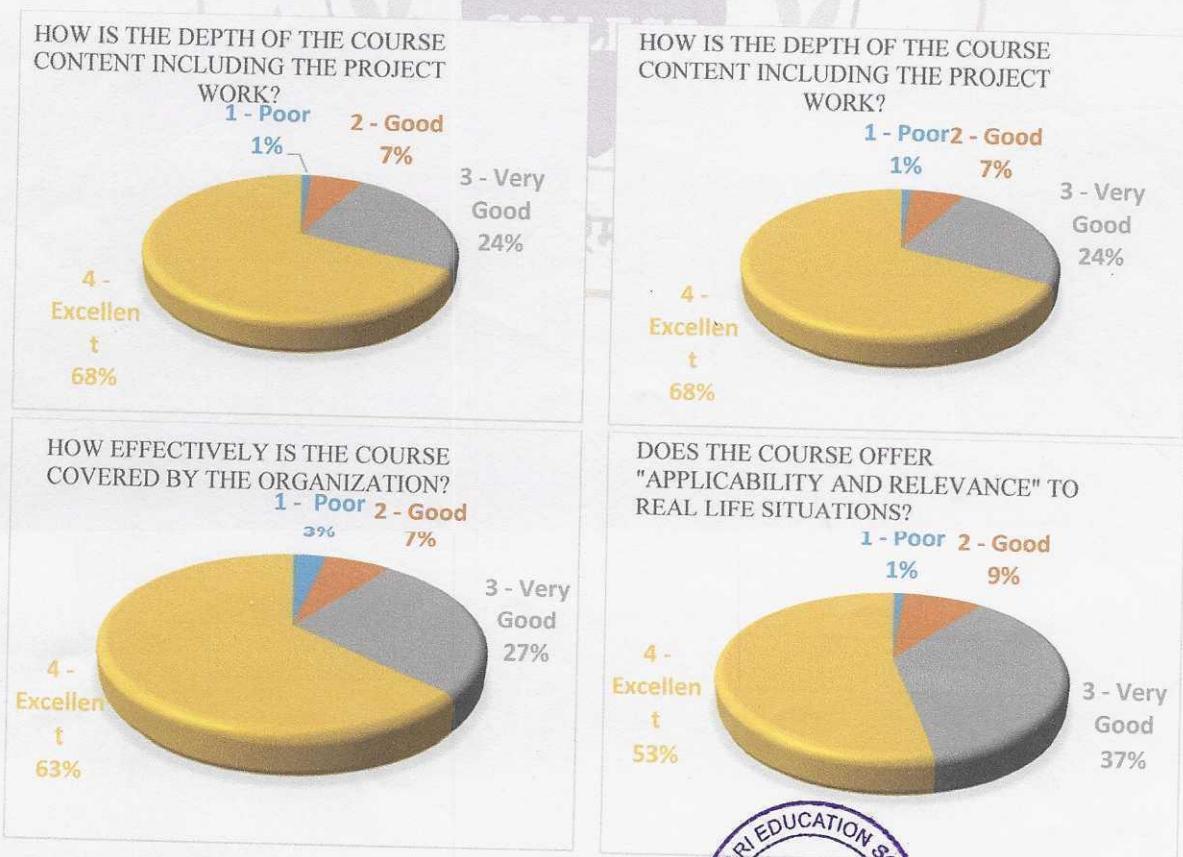

JOGESHWARI EDUCATION SOCIETY'S COLLEGE OF COMMERCE SCIENCE & INFORMATION TECHNOLOGY (AFFILIATED TO UNIVERSITY OF MUMBAI)

JES Education Complex, Caves Road, Arvind Gandbhir Campus, Jogeshwari (East), Mumbai - 400 060.
Tel : 022 2824 5527 / 83568 67783 | Email : jescollegecom@gmail.com | Web : jescollege.edu.in

A.Y. 2022 - 2023

Report of Alumni Feedback on Curriculum

From all streams 90 students responded their feedback through a Google Forms. About 99 percent of the alumni opined that depth of the course including the project work was Excellent and Good. Also these 99 percent alumni felt that the course offered by the institution was applicable and relevant to real life situations also they rated institution high on learning values. While, only 1 percent said that depth of the course content was not up to the mark. 97 percent of alumni felt that the course was effectively covered by the organization. While, 3 percent didn't find it effective. 98 percent of the alumni found the teaching abilities of the faculties were Excellent and Good while only 2 percent were not satisfied. 97 percent of the alumni were happy with the learning environment provided by the institution.

Graphical Presentation of Alumni Feedback on Curriculum