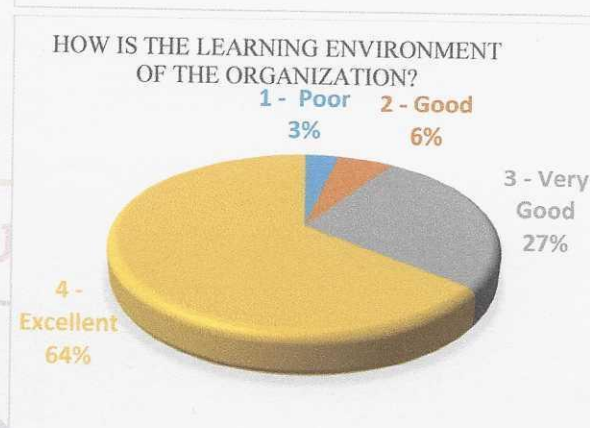

Submitted by IQAC TEAM, 2022 – 2023

Coordinator	Prof. Dr. Sunita Sharma	<i>S. Sharma</i>
Member	Mr. Chitrarth Kate	<i>CG Kate</i>
Data Collection Incharge	Mr. Iqbal Baig	<i>Iqbal</i>