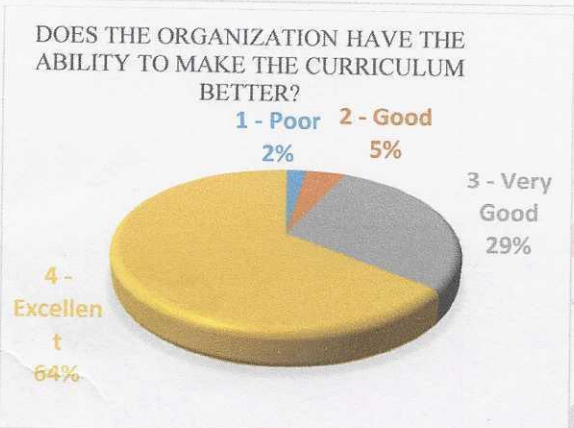

Submitted by IQAC TEAM, 2022 – 2023

Coordinator	Prof. Dr. Sunita Sharma	<i>S. Sharma</i>
Member	Mr. Chitrarth Kate	<i>CG Kate</i>
Data Collection Incharge	Mr. Iqbal Baig	<i>Iqbal</i>