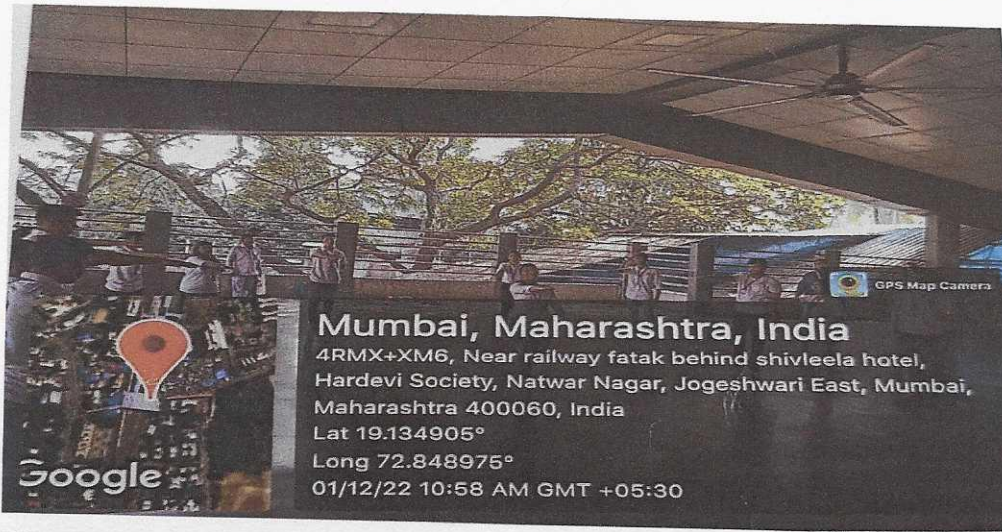

Deaddiction Rally

R. Shelar

PRINCIPAL
JOGESHWARI EDUCATION SOCIETY'S
COLLEGE OF COMMERCE SCIENCE
& INFORMATION TECHNOLOGY
Caves Road, Jogeshwari (E), Mumbai-400 060.

Street Play on World Aids Day

PRINCIPAL
JOGESHWARI EDUCATION SOCIETY'S
COLLEGE OF COMMERCE SCIENCE
& INFORMATION TECHNOLOGY
Caves Road, Jogeshwari (E), Mumbai-400 060.