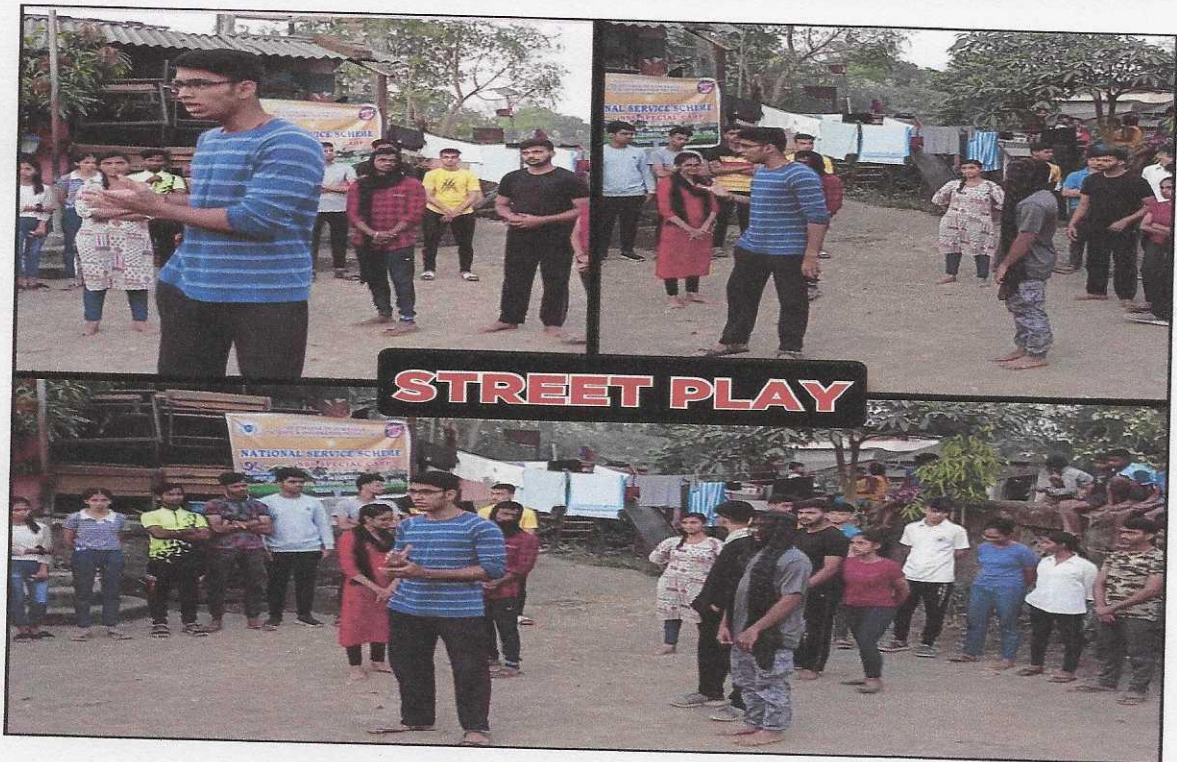

SELF-DEFENCES