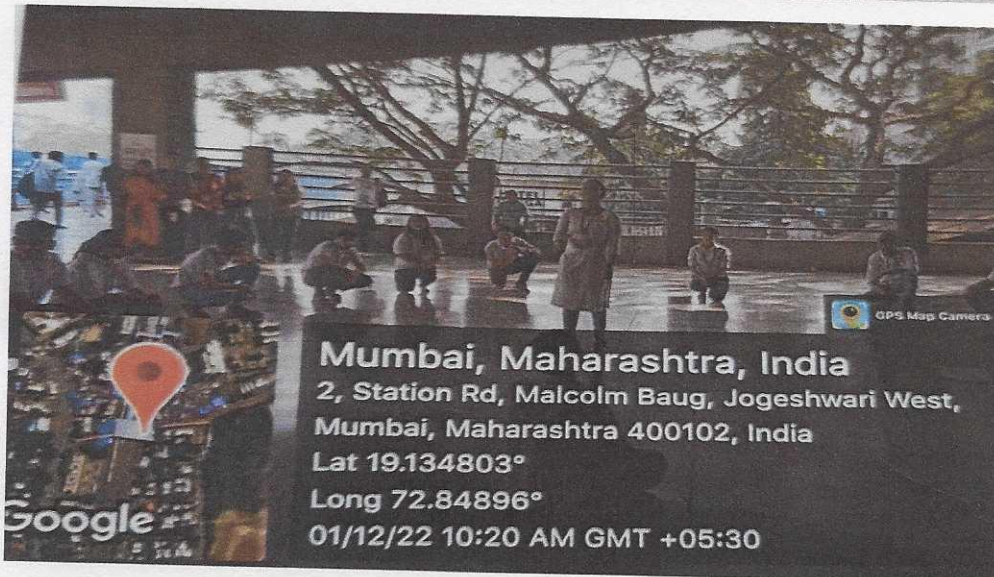

Deaddiction Rally

R. Shelar

PRINCIPAL
JOGESHWARI EDUCATION SOCIETY'S
COLLEGE OF COMMERCE SCIENCE
& INFORMATION TECHNOLOGY
Caves Road, Jogeshwari (E), Mumbai-400 060.

Street Play on World Aids Day

PRINCIPAL
JOGESHWARI EDUCATION SOCIETY'S
COLLEGE OF COMMERCE SCIENCE
& INFORMATION TECHNOLOGY
Caves Road, Jogeshwari (E), Mumbai-400 060.