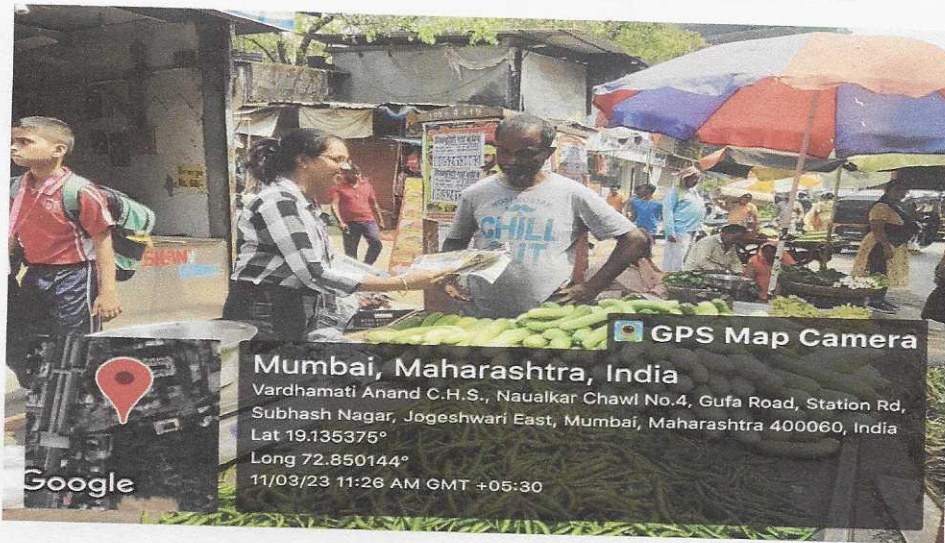

Paper Bag Distribution