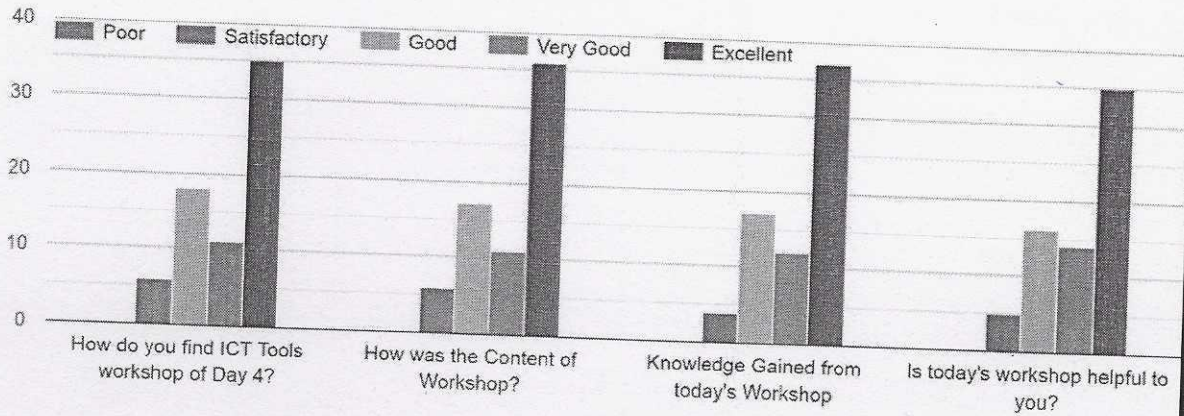

Feedback of Digilocker, Google drive, Gmail (Mr. Aniruddha Kumawat Sir)

P. Ashelal

PRINCIPAL
JOGESHWARI EDUCATION SOCIETY'S
COLLEGE OF COMMERCE SCIENCE
& INFORMATION TECHNOLOGY
Caves Road, Jogeshwari (E), Mumbai-400 060.

CERTIFICATE LIST

Sr. No.	NAME OF PARTICIPANT	Mobile No.
1	Shaikh kaneez Fatima	9324931751
2	AAKASH PAL	7208796334
3	AAYUSH GUPTA	null
4	ANDY	9653337531
5	Aahad Anis Shaikh	9137785329
6	Abhishek Rajmani Jaiswar	7208414351
7	Aditi bolaikar	9270449142
8	Ajay Gupta	8108094301
9	Amirun	9326775580
10	Anjali Sunil Kumar Mishra	9004407584
11	Apurva	8369363790
12	Arpita varma	7715932637
13	Asmita sheje	9321601978
14	BHUSHAN NAGESH PARAB	9082757207
15	Bhanu Yadav	9721227577
16	Bhima Dasur	null
17	Bhoomi Jain	9892395177
18	Bhumika Chauhan	7208285054
19	Chinmay Ghag	7208285604
20	DARSHANA VIKAS KADAM	7304241412
21	DIVYA DILIP MORE	9967382286
22	Dhanraj Kadam	8070080504
23	Dhanraj Vijay jadhav	7218574876
24	Divesh prashant Kore	null
25	Fatima Maniyar	8691974529
26	Gaurav Jain	9137939712
27	Haresh	9152051242
28	Harshkumar jethwa	null
29	Jagruti Godavariya	9137652918
30	Janhavi Avinash Sakpal	8104113830
31	Kajal	8591125784
32	Kasturi Ghosalkar	null
33	Khushi Chaurasiya	8591209903
34	Lavanya Hindlekar	7506902570
35	Madan Pal	9833088361
36	Mahima Rane	9967191201
37	Manali Milind Lakeshri	8898252123
38	Manisha Rana	null
39	Manoj Mukesh Choudhary	7977067914
40	Mayuri Naikar	null
41	Mohd faizan Ismail Shaikh	8928351438
42	Mohd. Farhan Sultan Ali Shaikh	7208281822
43	Muheeb	9619499648
44	Nandini	9152993169
45	Nandini sutar	8976176557
46	Navneet shukla	6393303281
47	Nazneen ansari	null
48	Nikita Gupta	null

Prakash