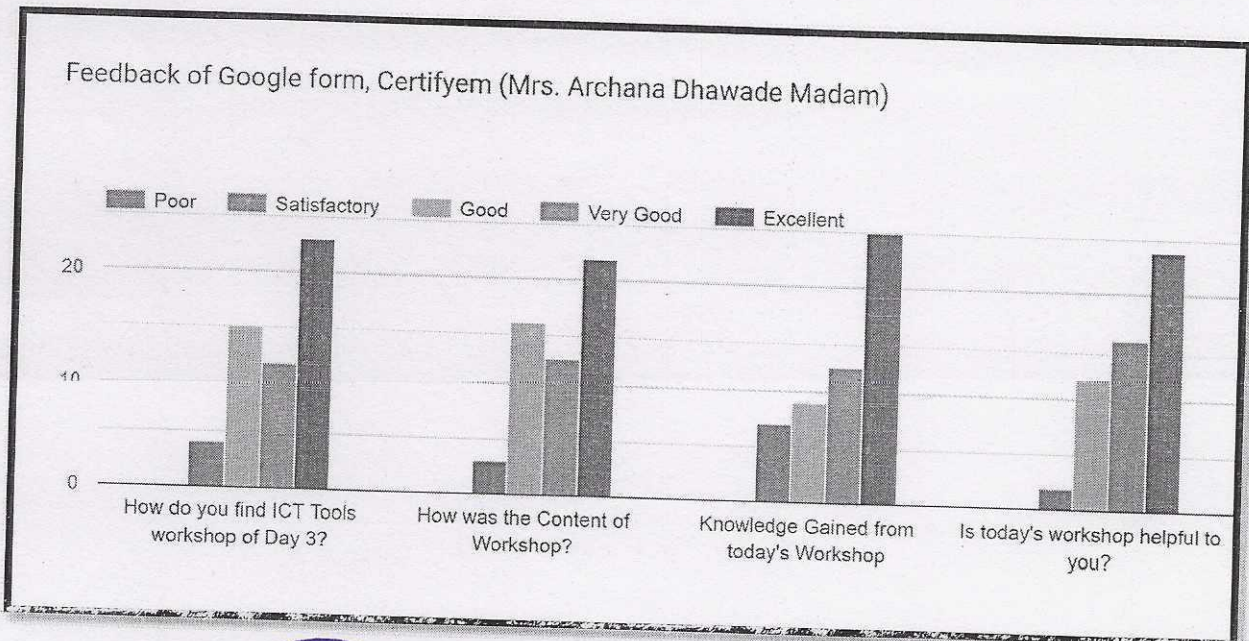

**Jogeshwari Education Society's
JES COLLEGE OF COMMERCE,
SCIENCE & INFORMATION TECHNOLOGY
(AFFILIATED TO MUMBAI UNIVERSITY)**

ICT FEEDBACK DAY 3 ANALYSIS