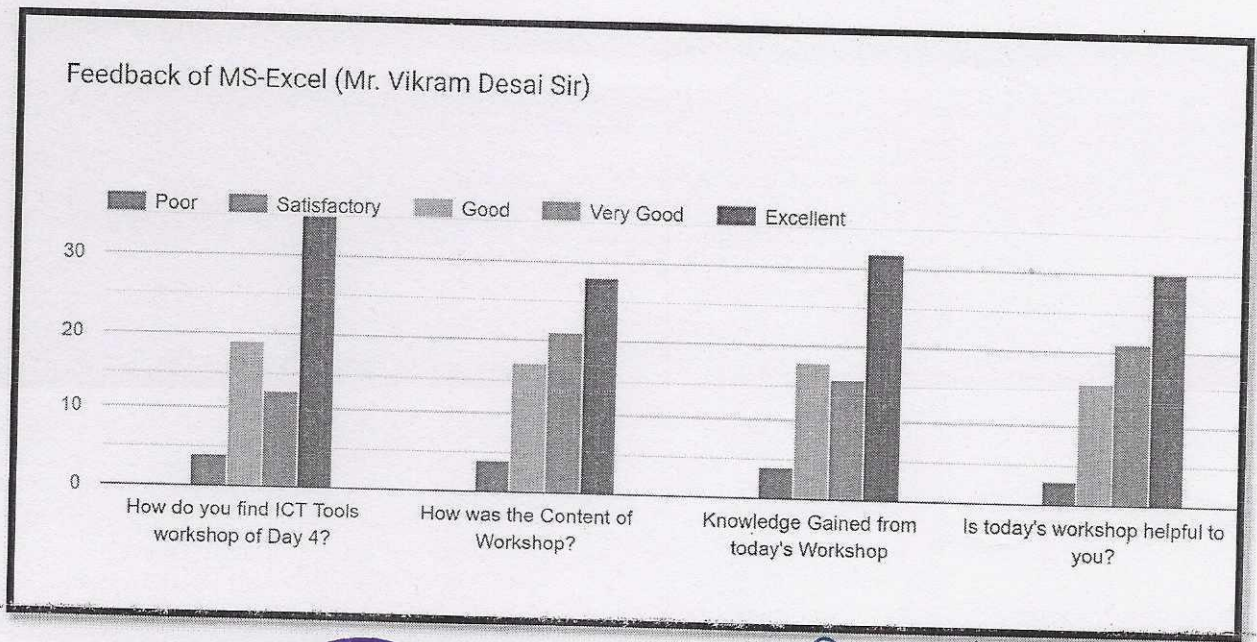

**Jogeshwari Education Society's
JES COLLEGE OF COMMERCE,
SCIENCE & INFORMATION TECHNOLOGY
(AFFILIATED TO MUMBAI UNIVERSITY)**

ICT FEEDBACK DAY 4 ANALYSIS