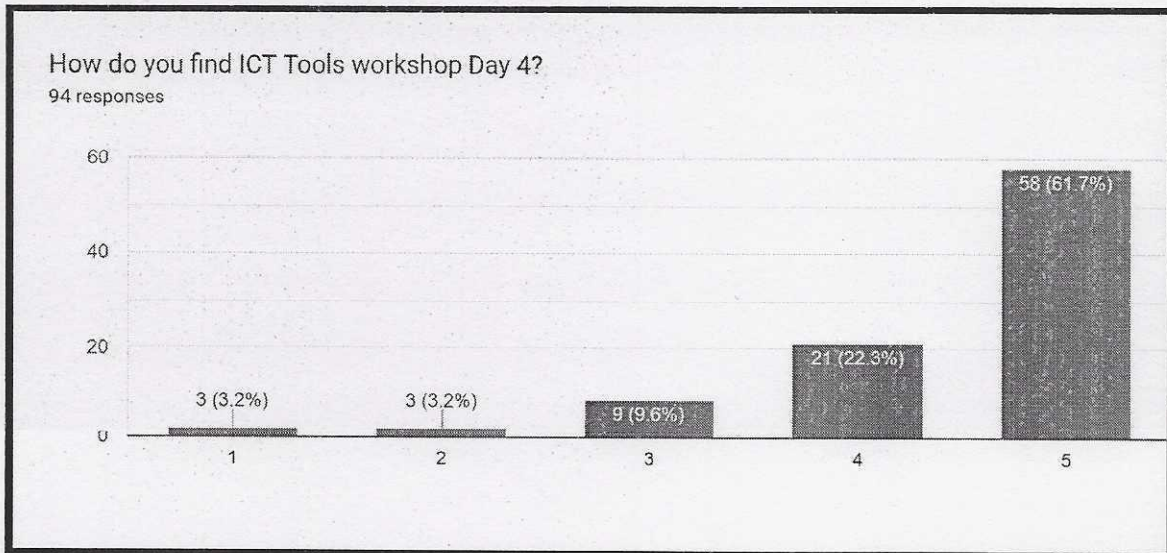

ICT FEEDBACK DAY 5 ANALYSIS

How was Content of Workshop?

94 responses

Knowledge Gained from Day-4 Workshop

94 responses

Is today's workshop helpful to you?

94 responses

P. S. Kulkarni