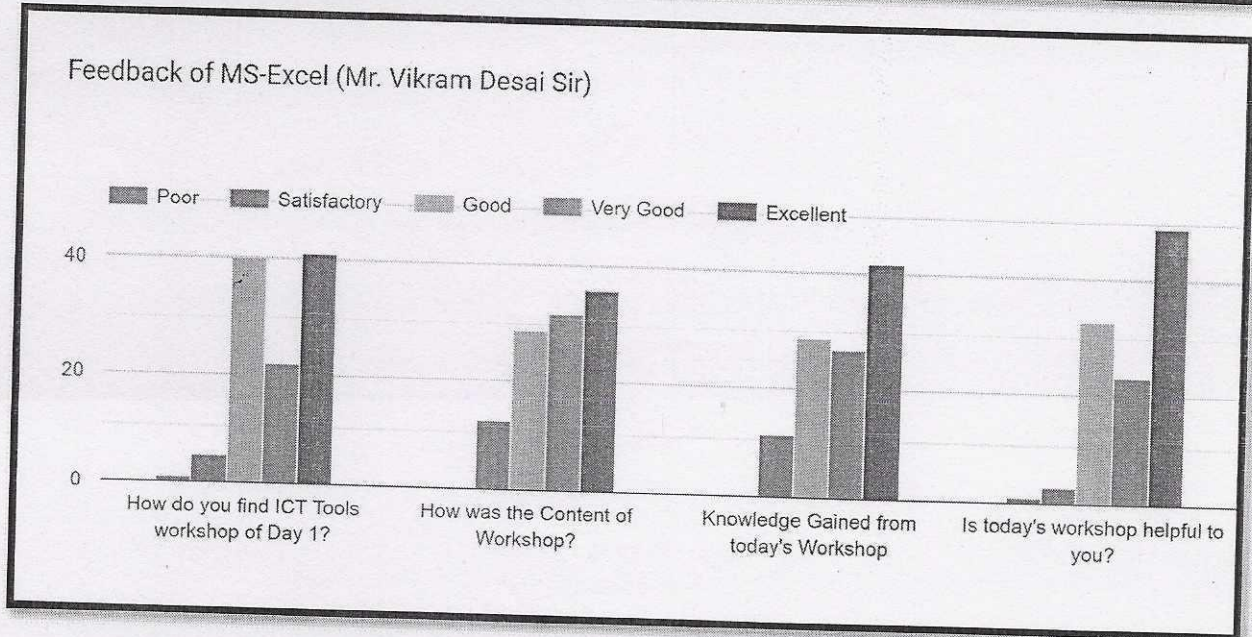

**Jogeshwari Education Society's
JES COLLEGE OF COMMERCE,
SCIENCE & INFORMATION TECHNOLOGY
(AFFILIATED TO MUMBAI UNIVERSITY)**

ICT FEEDBACK DAY 1 ANALYSIS