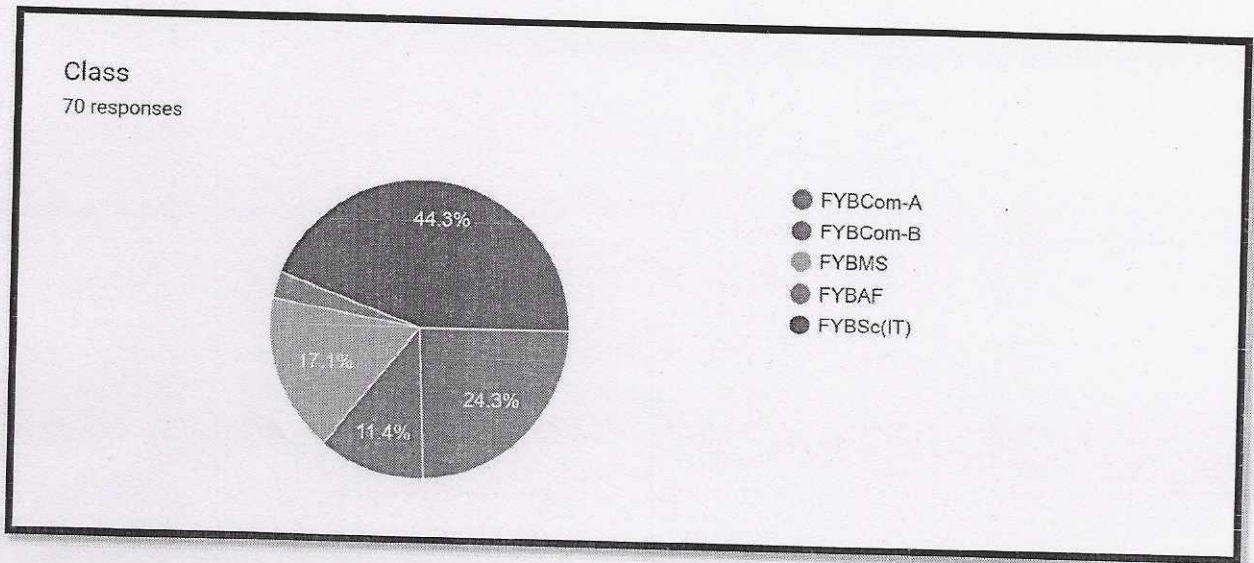

**Jogeshwari Education Society's
JES COLLEGE OF COMMERCE,
SCIENCE & INFORMATION TECHNOLOGY
(AFFILIATED TO MUMBAI UNIVERSITY)**

ICT FEEDBACK DAY 4 ANALYSIS