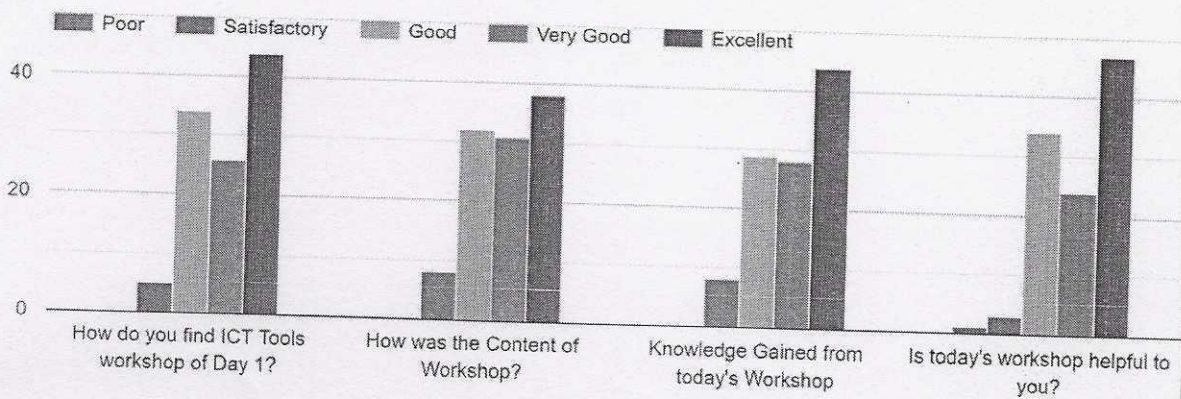

Feedback of Canva (Mr. Chitrarth Kate Sir)

P. S. Helar

PRINCIPAL
JOGESHWARI EDUCATION SOCIETY'S
COLLEGE OF COMMERCE SCIENCE
& INFORMATION TECHNOLOGY
Caves Road, Jogeshwari (E), Mumbai-400 060.