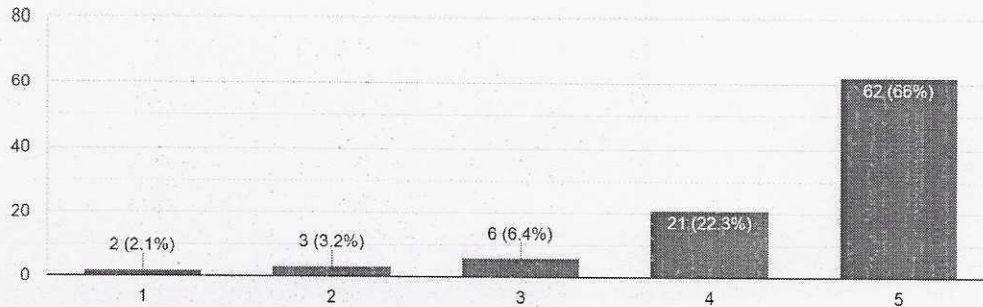

ICT FEEDBACK DAY 5 ANALYSIS

How was Content of Workshop?

94 responses

Knowledge Gained from Day-4 Workshop

94 responses

Is today's workshop helpful to you?

94 responses

P. S. Kulkarni