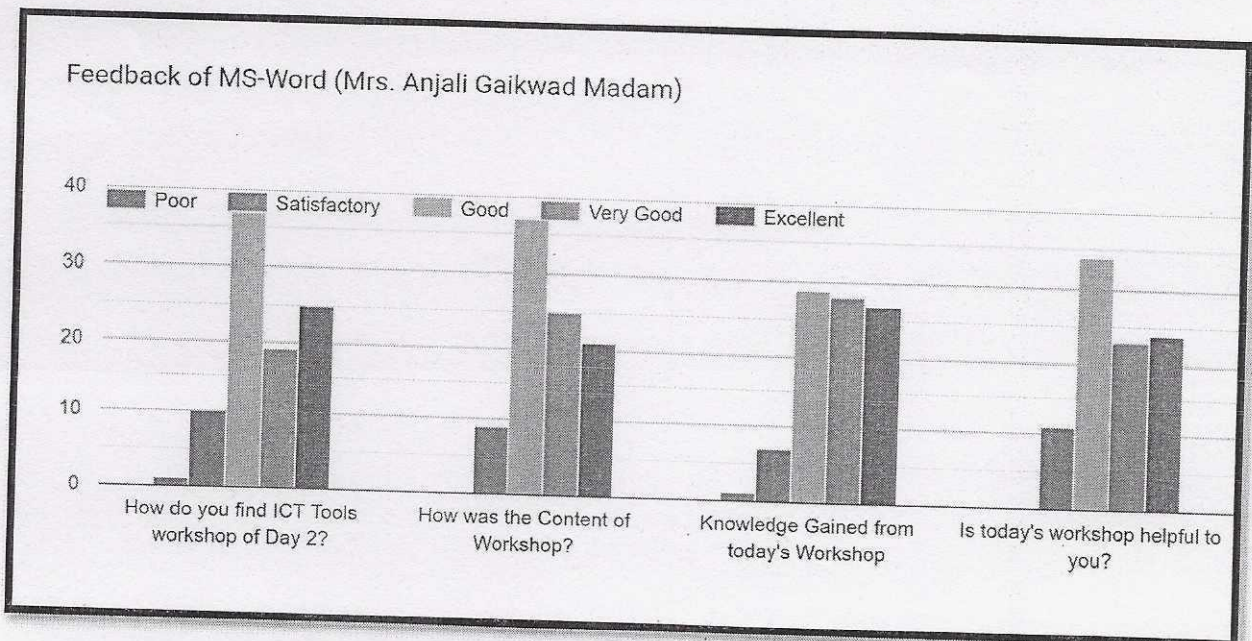

**Jogeshwari Education Society's
JES COLLEGE OF COMMERCE,
SCIENCE & INFORMATION TECHNOLOGY
(AFFILIATED TO MUMBAI UNIVERSITY)**

ICT FEEDBACK DAY 2 ANALYSIS