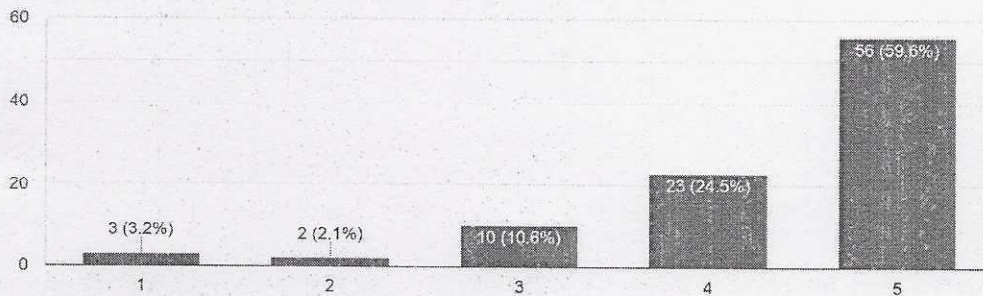

ICT FEEDBACK DAY 5 ANALYSIS

How was Content of Workshop?

94 responses

Knowledge Gained from Day-4 Workshop

94 responses

Is today's workshop helpful to you?

94 responses

P. S. Kulkarni