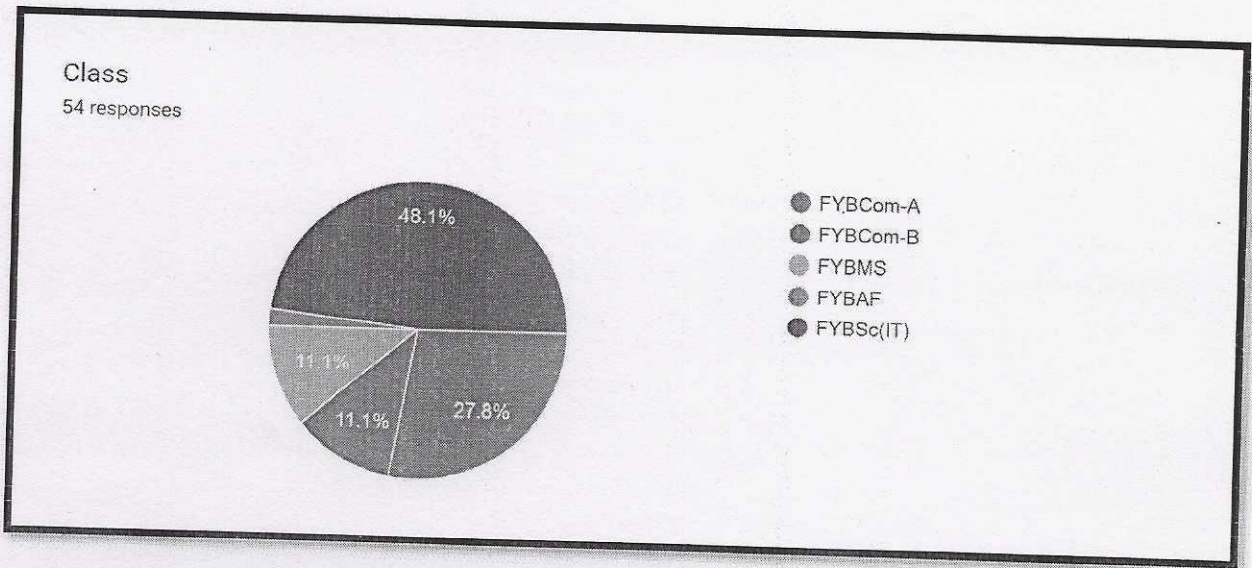

**Jogeshwari Education Society's
JES COLLEGE OF COMMERCE,
SCIENCE & INFORMATION TECHNOLOGY
(AFFILIATED TO MUMBAI UNIVERSITY)**

ICT FEEDBACK DAY 3 ANALYSIS