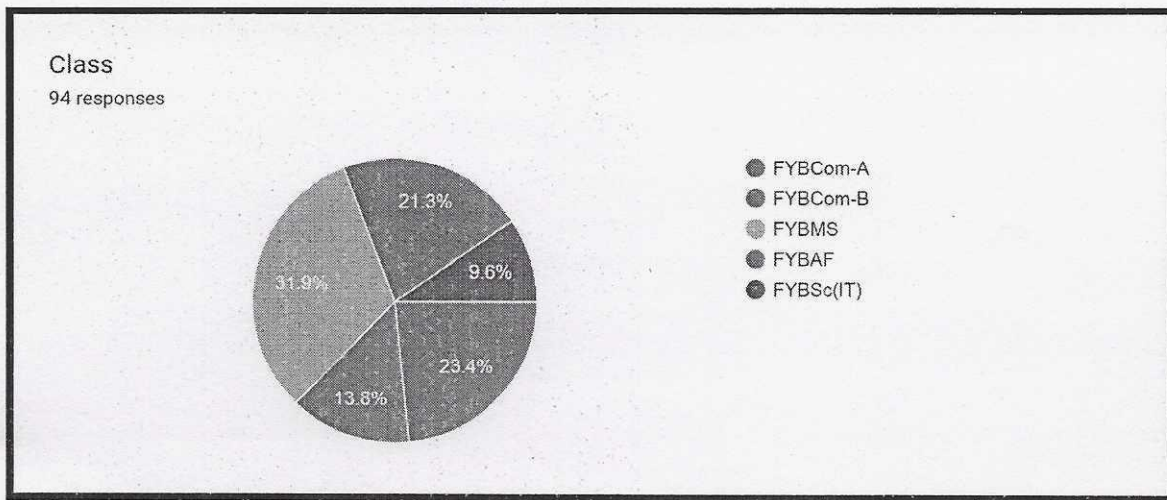

ICT FEEDBACK DAY 5 ANALYSIS

How was Content of Workshop?

94 responses

Knowledge Gained from Day-4 Workshop

94 responses

Is today's workshop helpful to you?

94 responses

P. S. Kulkarni