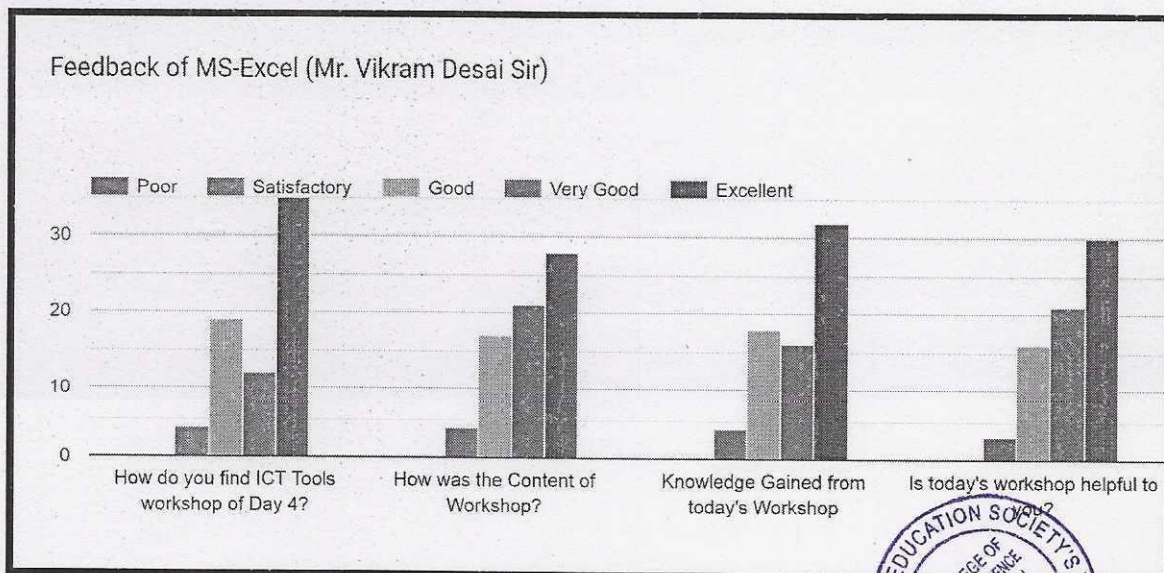

Jogeshwari Education Society's JES COLLEGE OF COMMERCE, SCIENCE & INFORMATION TECHNOLOGY (AFFILIATED TO MUMBAI UNIVERSITY)

ICT FEEDBACK DAY 4 ANALYSIS