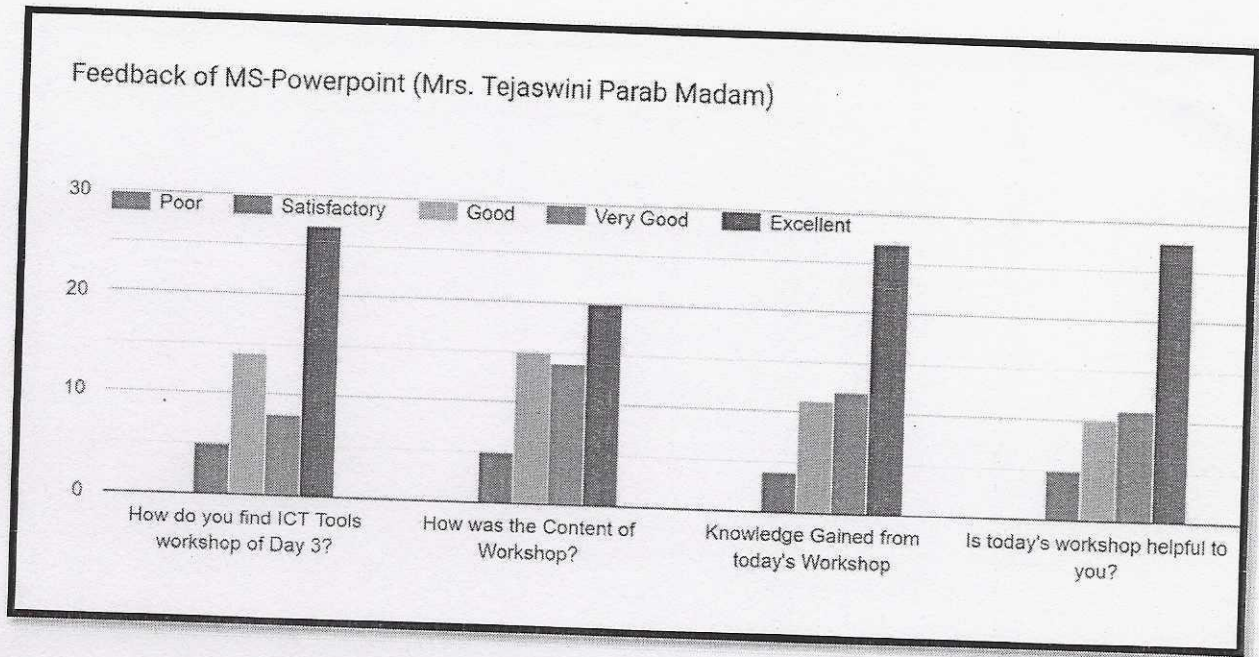

Feedback of MS-Powerpoint (Mrs. Tejaswini Parab Madam)

Prashela

PRINCIPAL
JOGESHWARI EDUCATION SOCIETY'S
COLLEGE OF COMMERCE SCIENCE
& INFORMATION TECHNOLOGY
Caves Road, Jogeshwari (E), Mumbai-400 060.